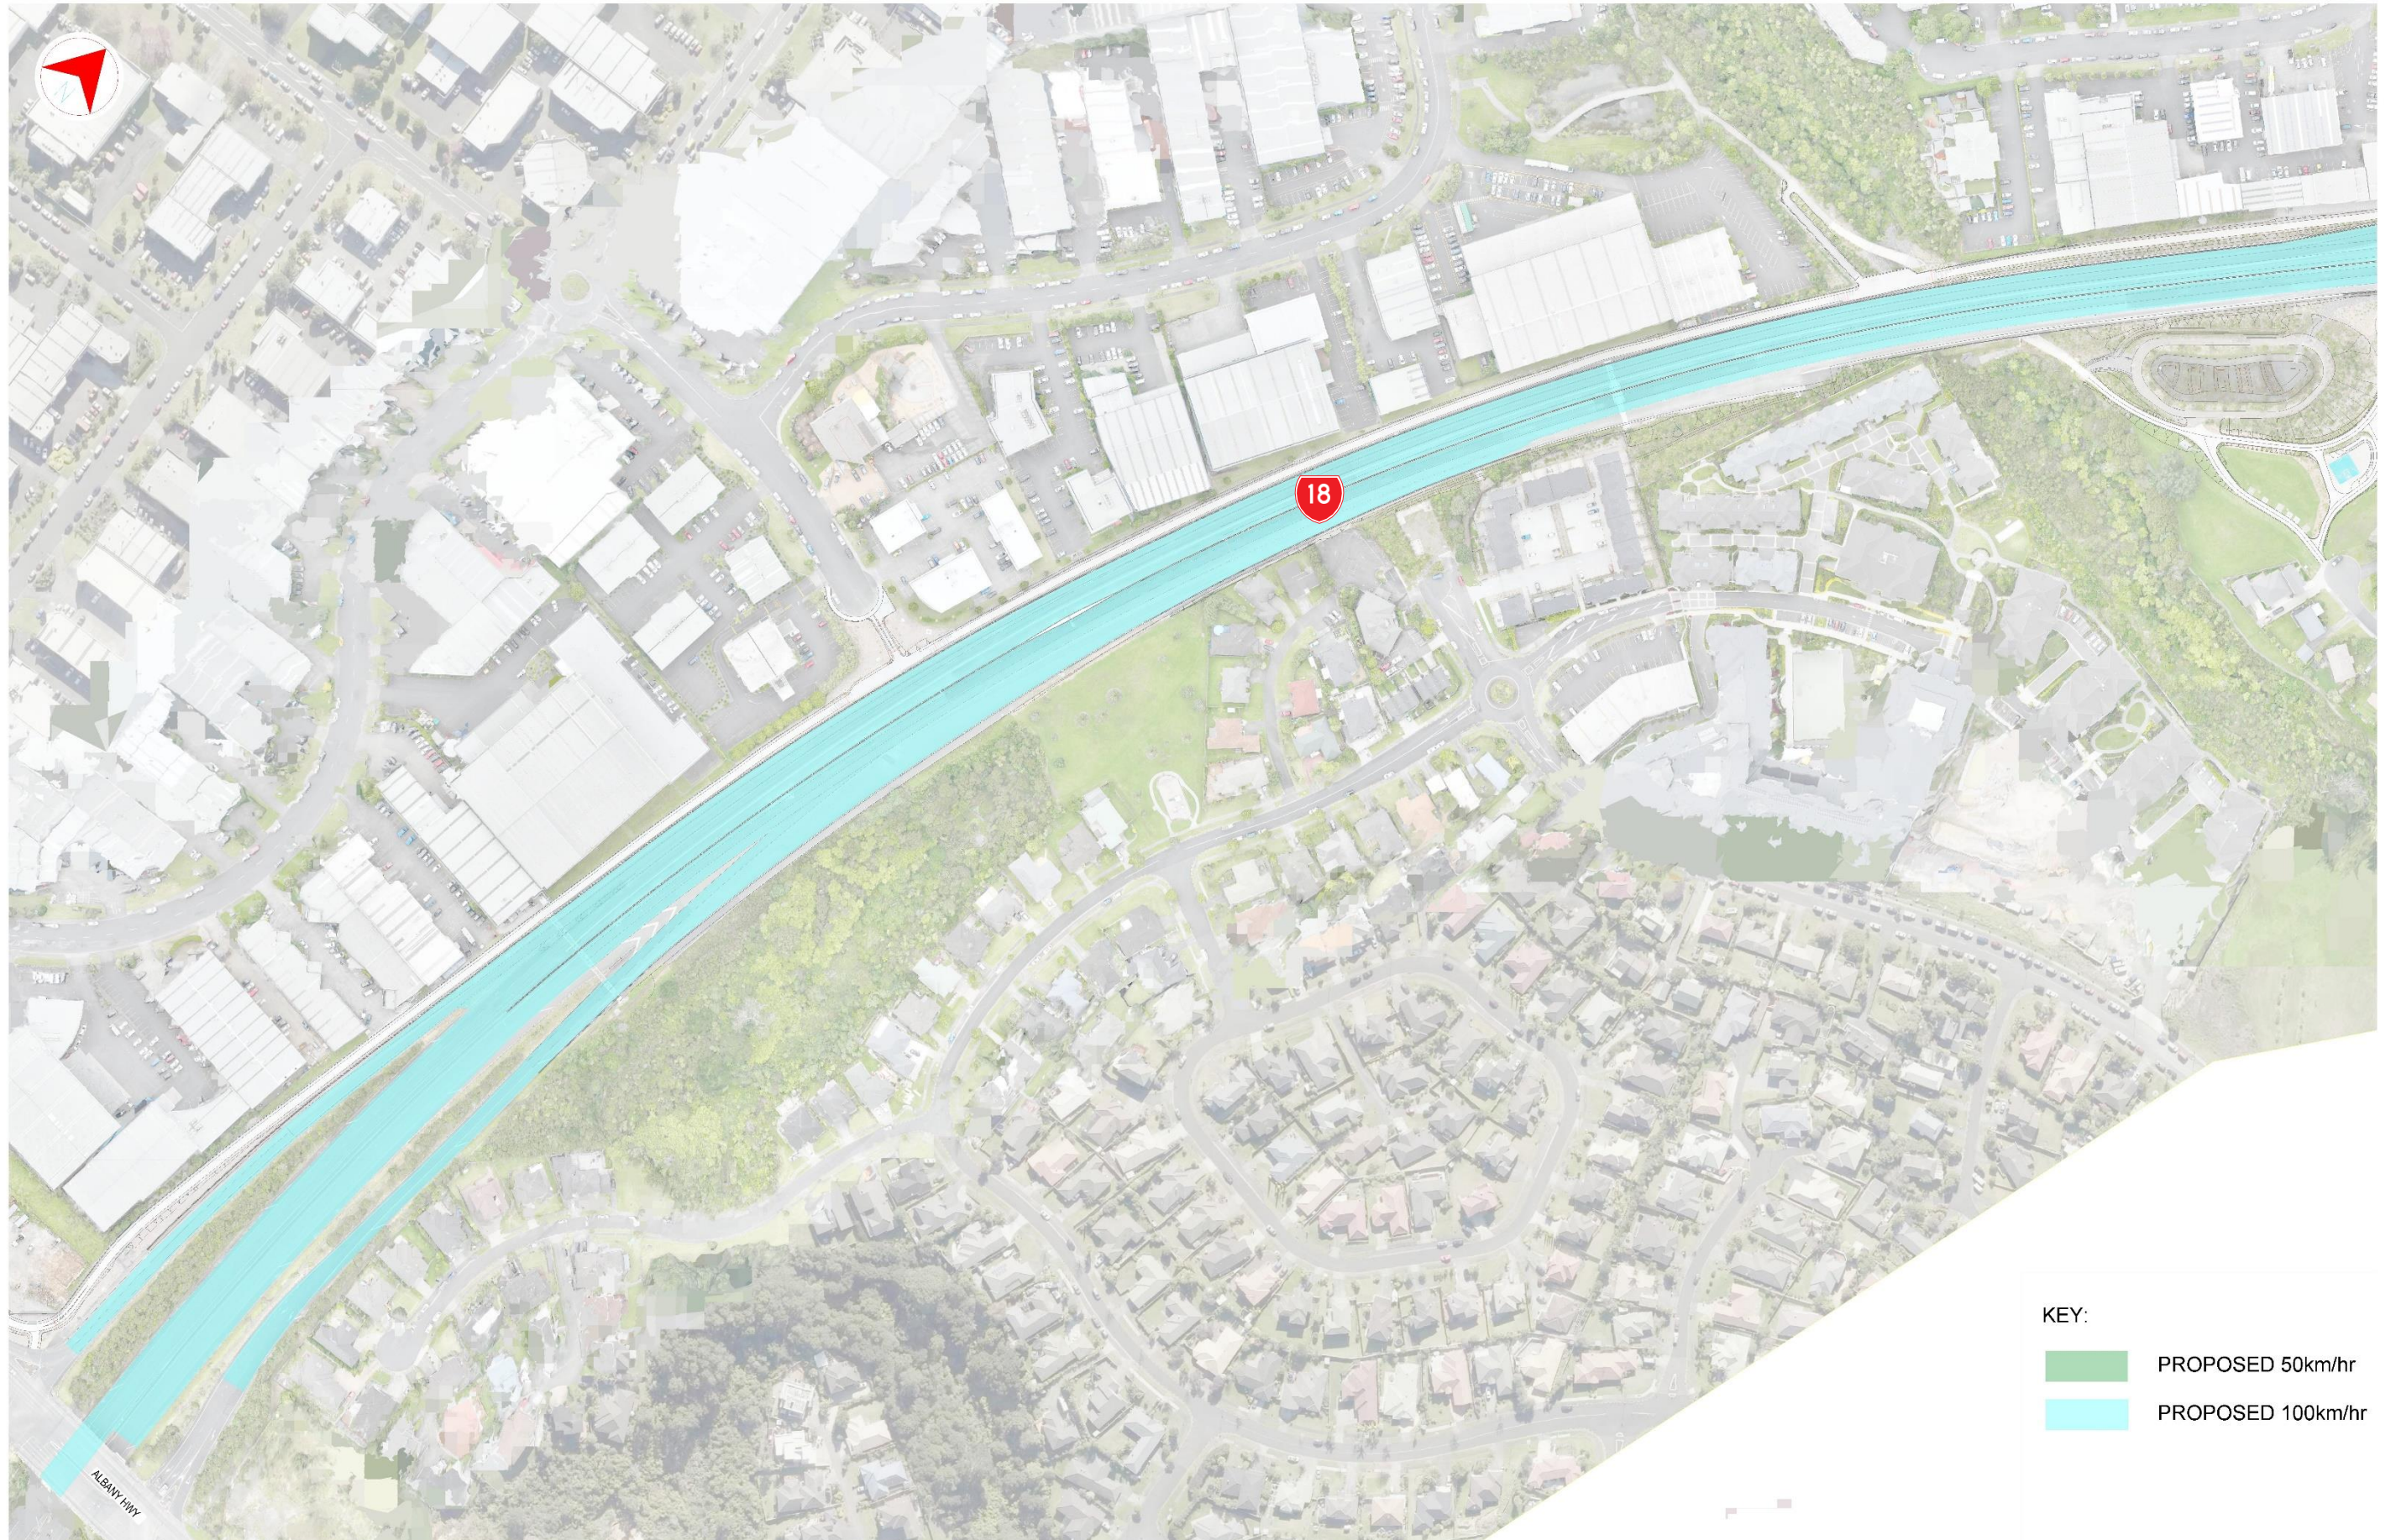

Proposed speed limit changes

KEY:

-  PROPOSED 50km/hr
-  PROPOSED 100km/hr