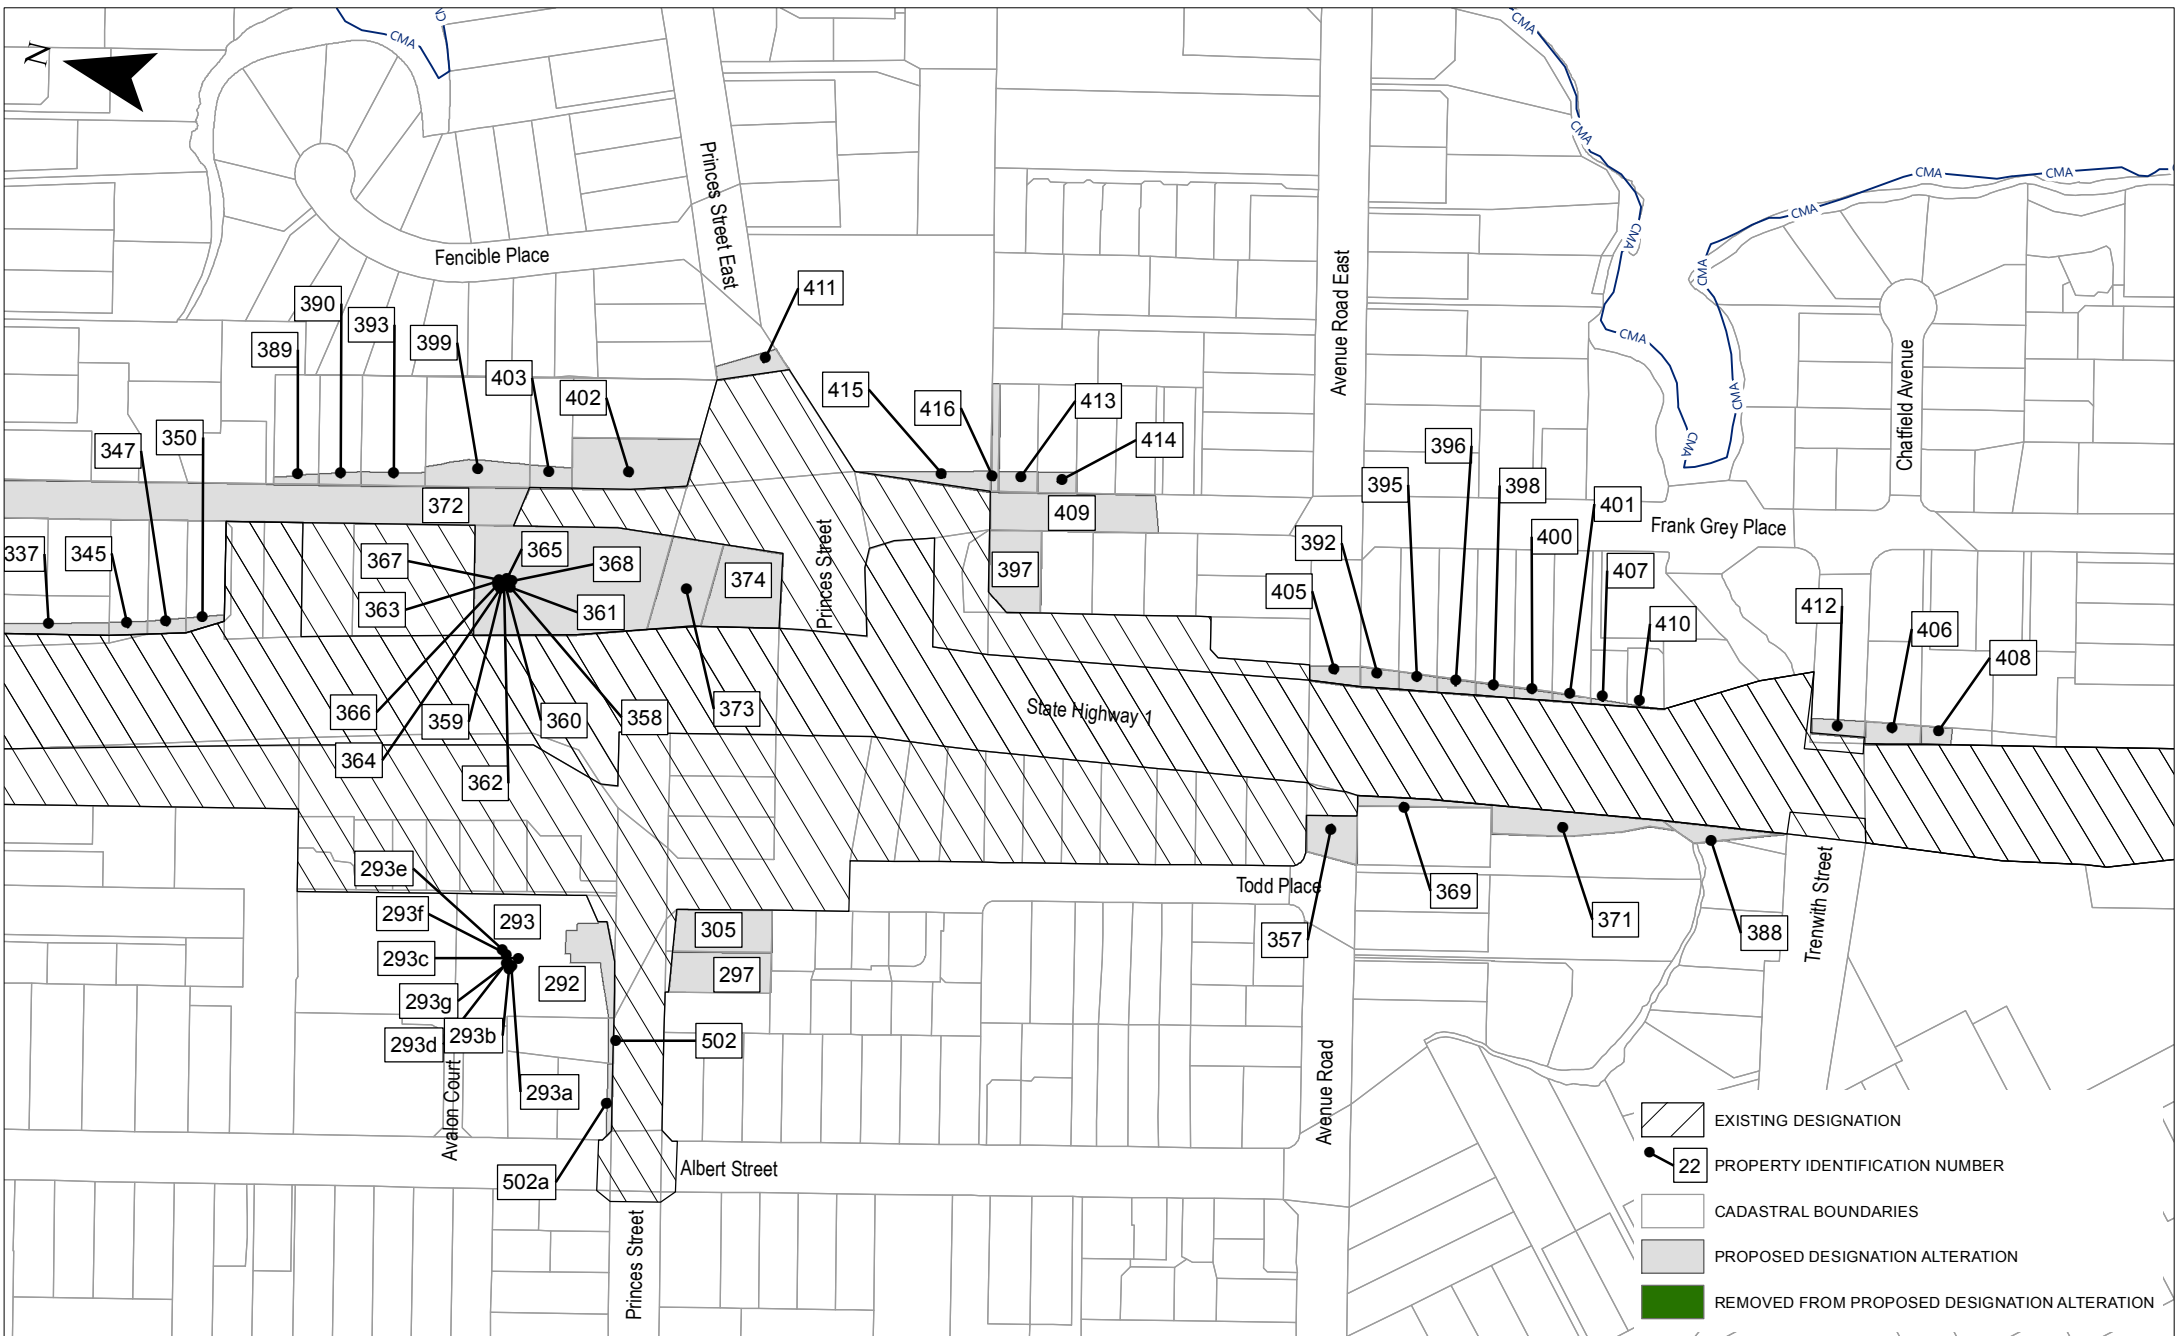

East West Link

Project	EAST WEST LINK	
Drawing Title	PROPOSED DESIGNATION ALTERATION SH1/PANAMA ROAD - SHEET 02	
Drawing Number	AEE-NOR-202	Rev No. 1

-  EXISTING DESIGNATION
-  22 PROPERTY IDENTIFICATION NUMBER
-  CADASTRAL BOUNDARIES
-  PROPOSED DESIGNATION ALTERATION
-  REMOVED FROM PROPOSED DESIGNATION ALTERATION

1	Issued For Board of Inquiry	BAP	LH	JC	27/06/17
No	Issued Status	Drawn	Check'd	App'd	Date

Project	EAST WEST LINK	
Drawing Title	PROPOSED DESIGNATION ALTERATION SH1/OTAHUHU CREEK - SHEET 03	
Drawing Number	AEE-NOR-203	Rev No. 1

1	Issued For Board of Inquiry	BAP	LH	JC	27/06/17
No	Issued Status	Drawn	Check'd	App'd	Date

Project	EAST WEST LINK	
Drawing Title	PROPOSED DESIGNATION ALTERATION PRINCES ST INTERCHANGE - SHEET 04	
Drawing Number	AEE-NOR-204	Rev No. 1