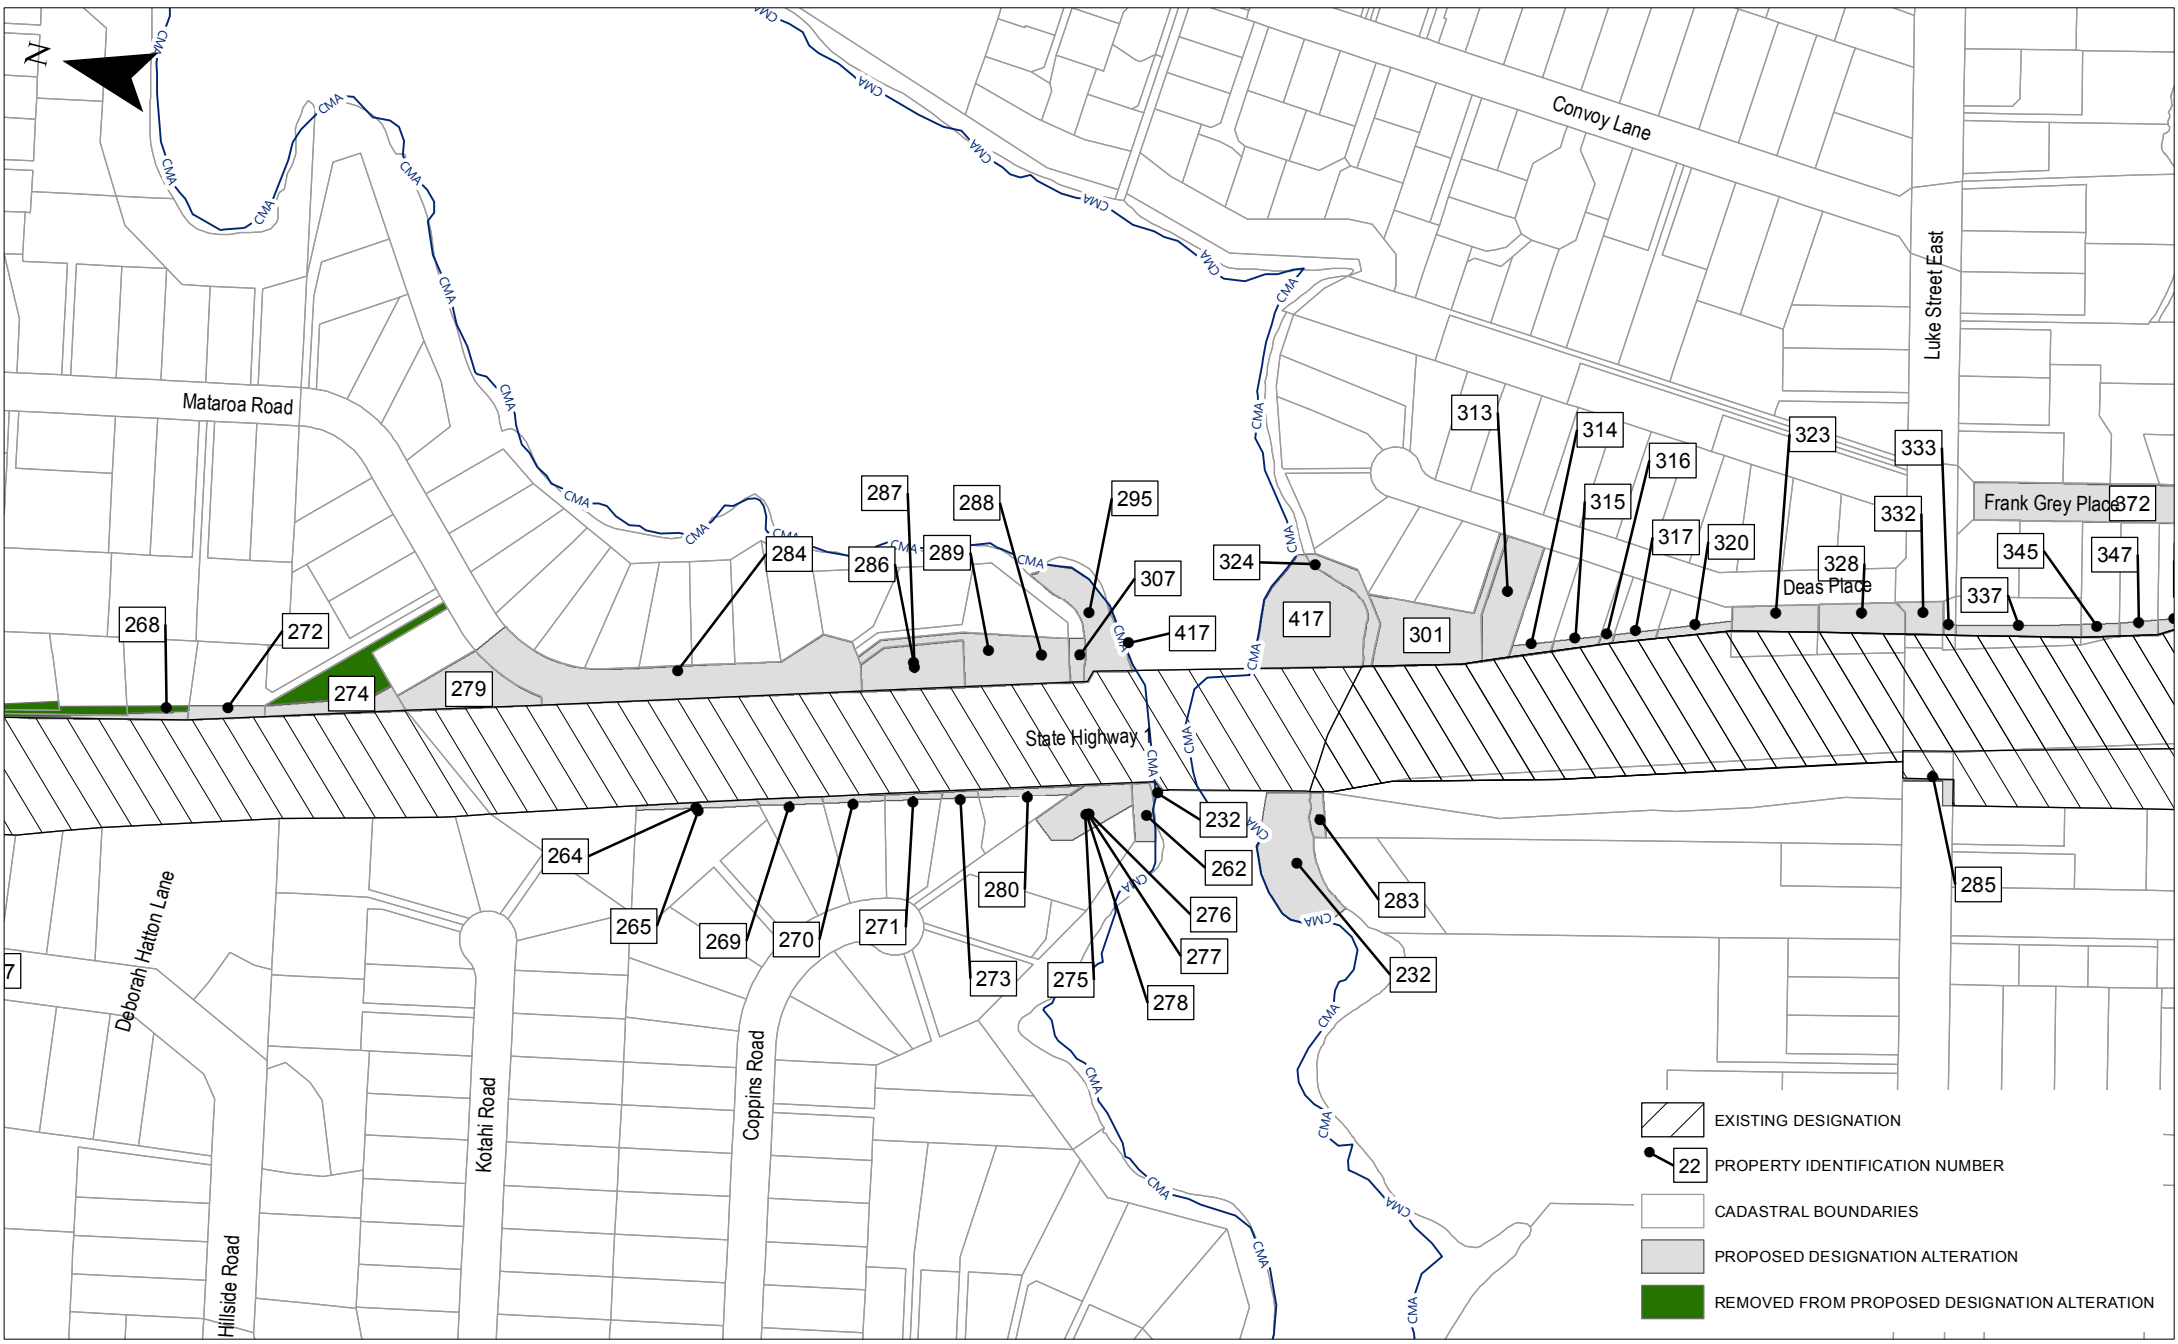

East West Link

Project	EAST WEST LINK	
Drawing Title	PROPOSED DESIGNATION ALTERATION SH1/PANAMA ROAD - SHEET 02	
Drawing Number	AEE-NOR-202	Rev No. 1

-  EXISTING DESIGNATION
-  22 PROPERTY IDENTIFICATION NUMBER
-  CADASTRAL BOUNDARIES
-  PROPOSED DESIGNATION ALTERATION
-  REMOVED FROM PROPOSED DESIGNATION ALTERATION

1	Issued For Board of Inquiry	BAP	LH	JC	27/06/17
No	Issued Status	Drawn	Check'd	App'd	Date

Project	EAST WEST LINK	
Drawing Title	PROPOSED DESIGNATION ALTERATION SH1/OTAHUHU CREEK - SHEET 03	
Drawing Number	AEE-NOR-203	Rev No. 1