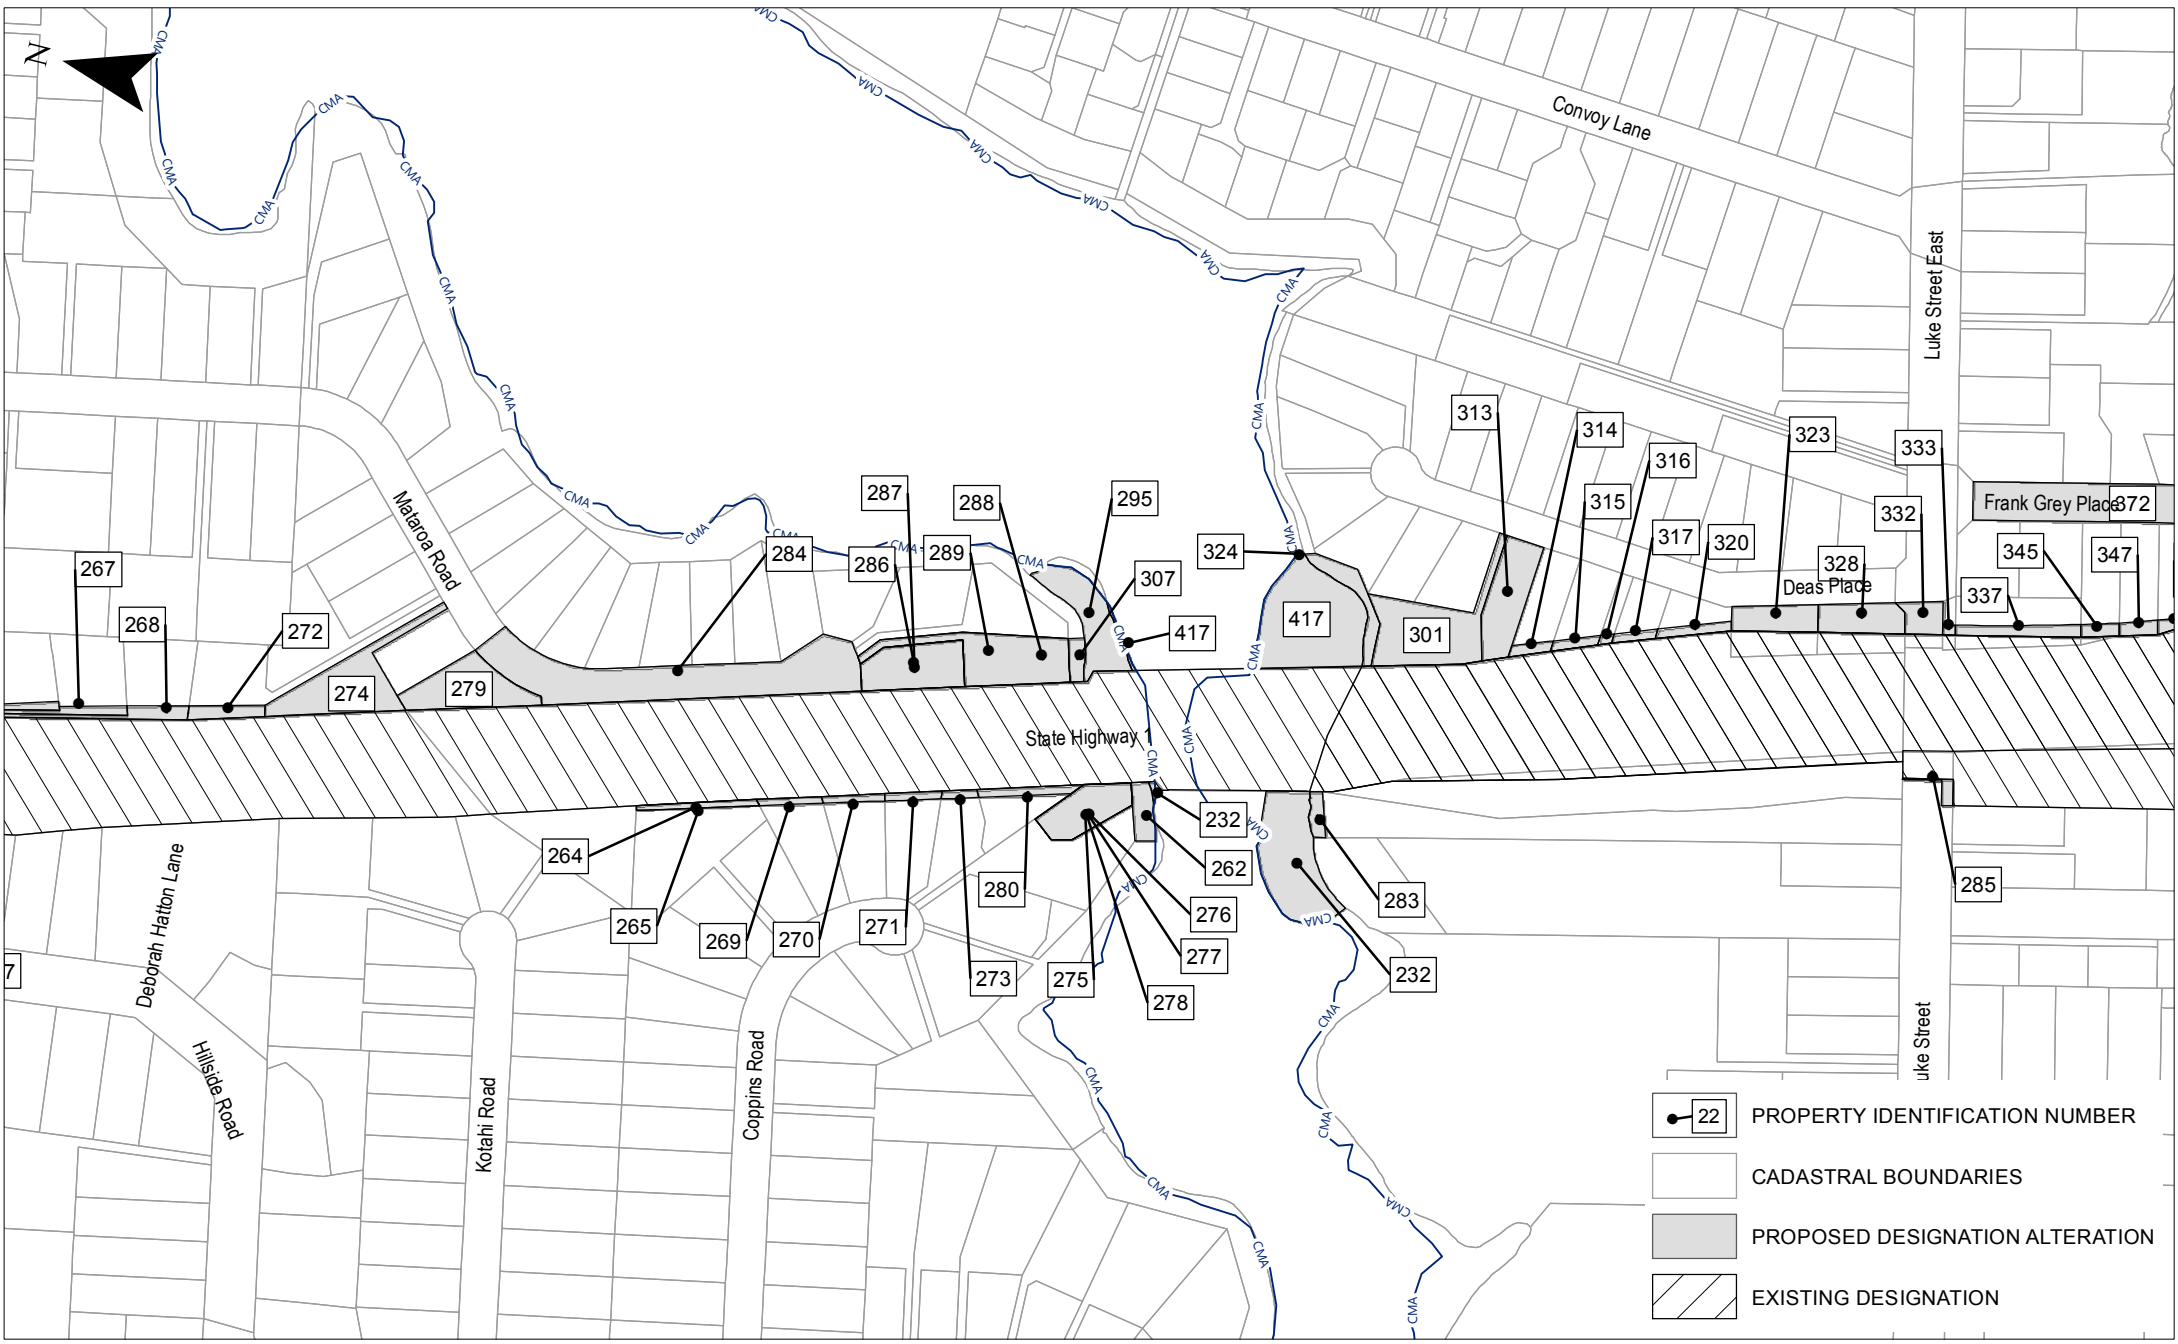

East West Link

Project	EAST WEST LINK	
Drawing Title	PROPOSED DESIGNATION ALTERATION SH1/SYLVA PARK RAMPS - SHEET 01	
Drawing Number	AEE-NOR-201	Rev No. A

-  PROPERTY IDENTIFICATION NUMBER
-  CADASTRAL BOUNDARIES
-  PROPOSED DESIGNATION ALTERATION
-  EXISTING DESIGNATION

0	Issued For Consent	RJL	AR	PK	14/12/16
No	Issued Status	Drawn	Check'd	App'd	Date

East West Link

Project	EAST WEST LINK	
Drawing Title	PROPOSED DESIGNATION ALTERATION SH1/PANAMA ROAD - SHEET 02	
Drawing Number	AEE-NOR-202	Rev No. A