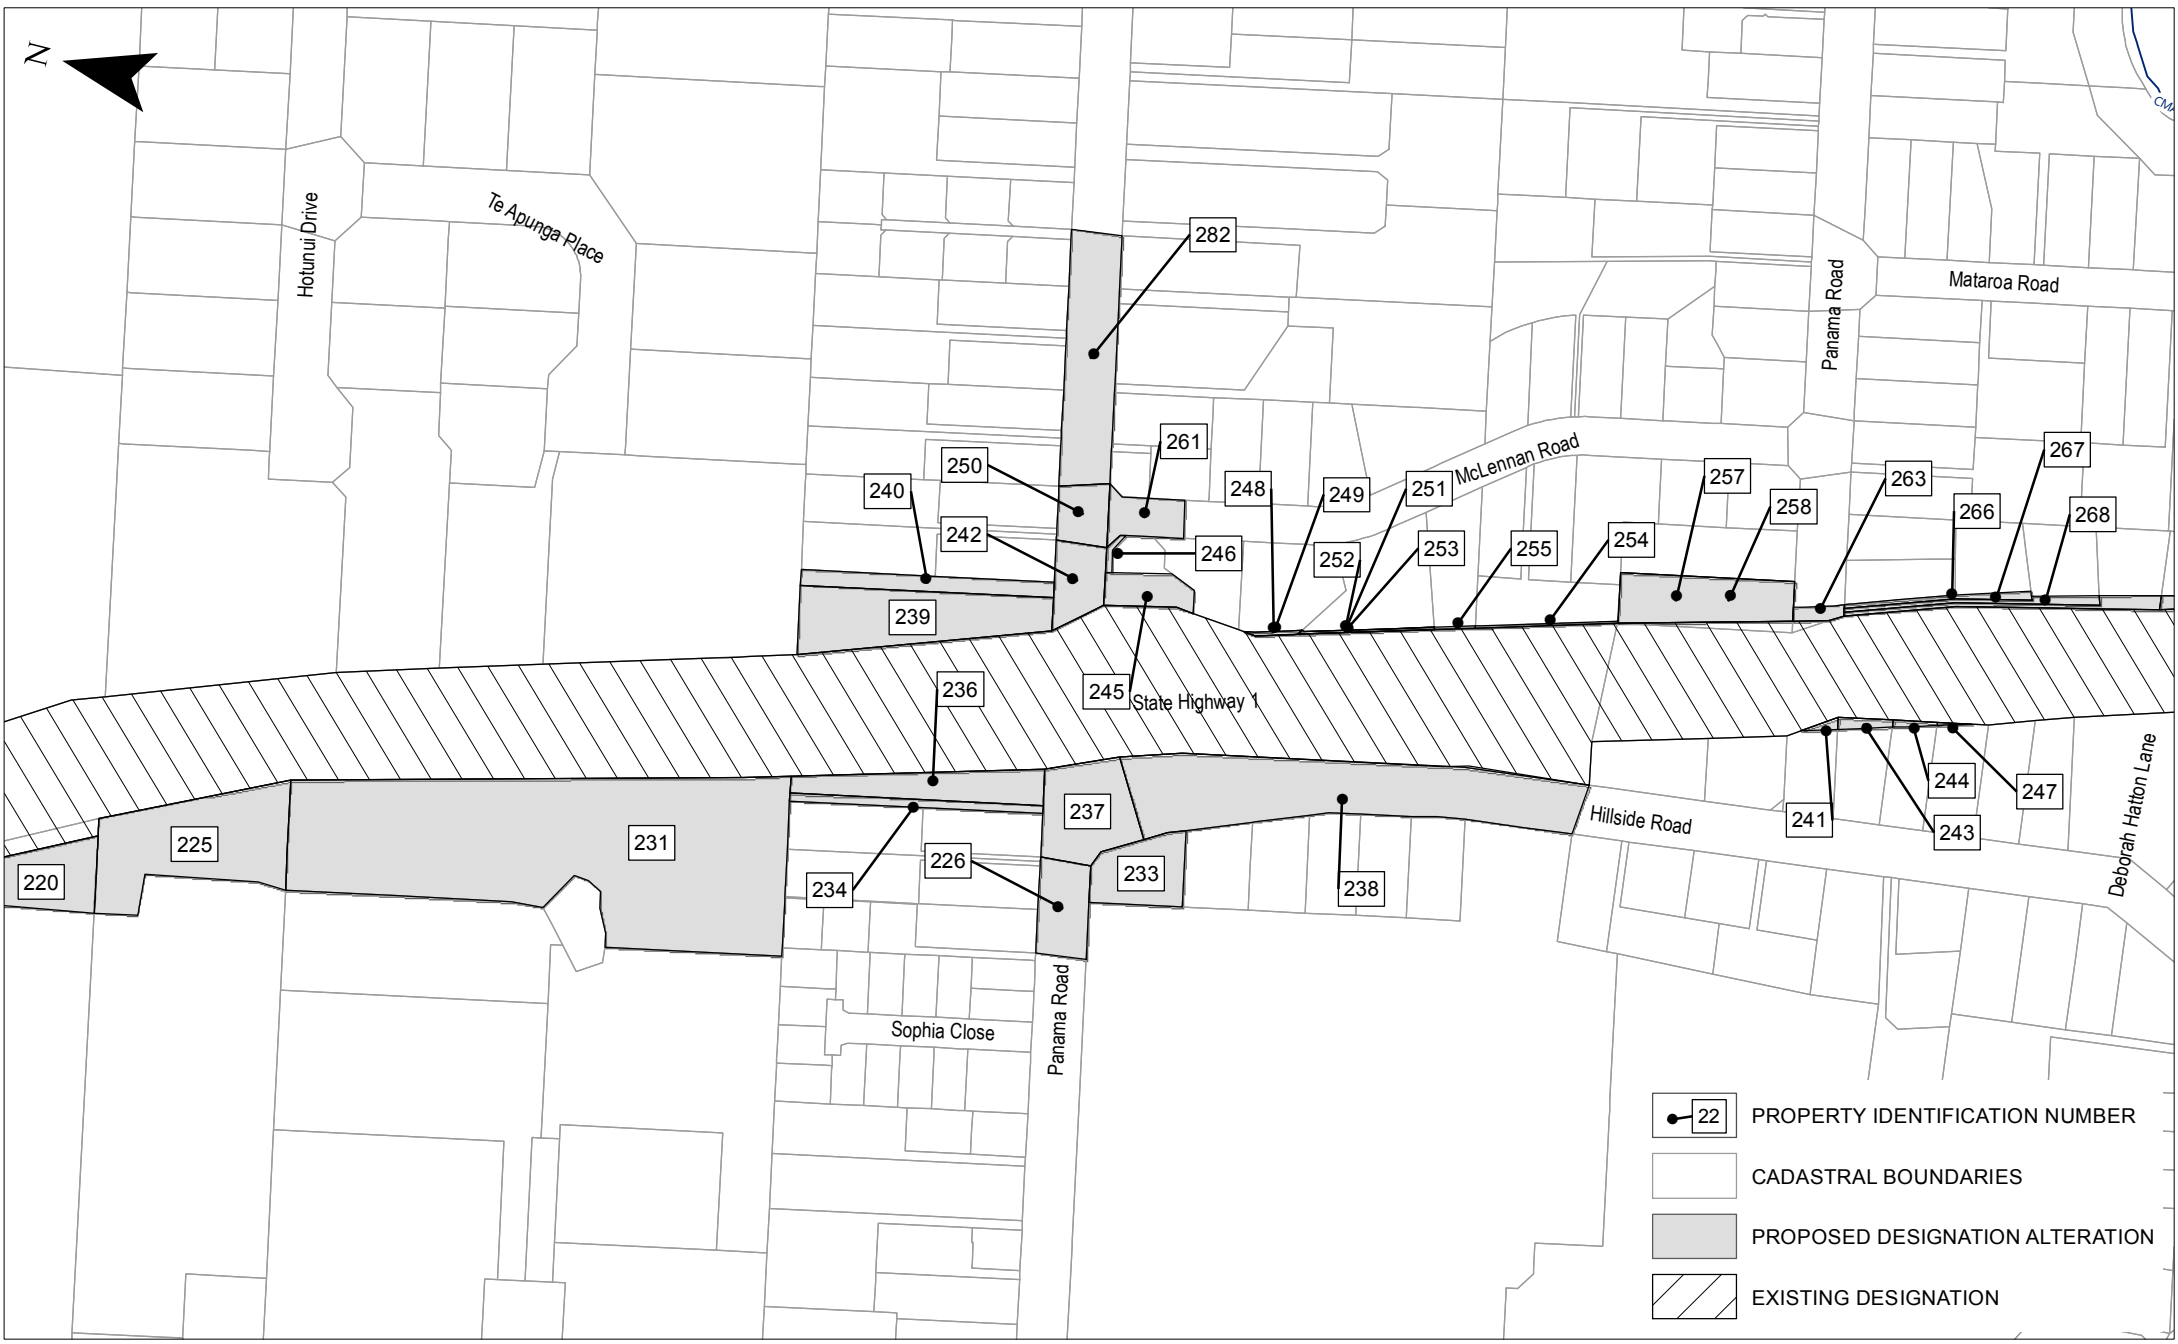

East West Link

Project	EAST WEST LINK	
Drawing Title	PROPOSED DESIGNATION ALTERATION SH1/SYLVA PARK RAMPS - SHEET 01	
Drawing Number	AEE-NOR-201	Rev No. A

-  PROPERTY IDENTIFICATION NUMBER
-  CADASTRAL BOUNDARIES
-  PROPOSED DESIGNATION ALTERATION
-  EXISTING DESIGNATION

0	Issued For Consent	RJL	AR	PK	14/12/16
No	Issued Status	Drawn	Check'd	App'd	Date

East West Link

Project	EAST WEST LINK	
Drawing Title	PROPOSED DESIGNATION ALTERATION SH1/PANAMA ROAD - SHEET 02	
Drawing Number	AEE-NOR-202	Rev No. A