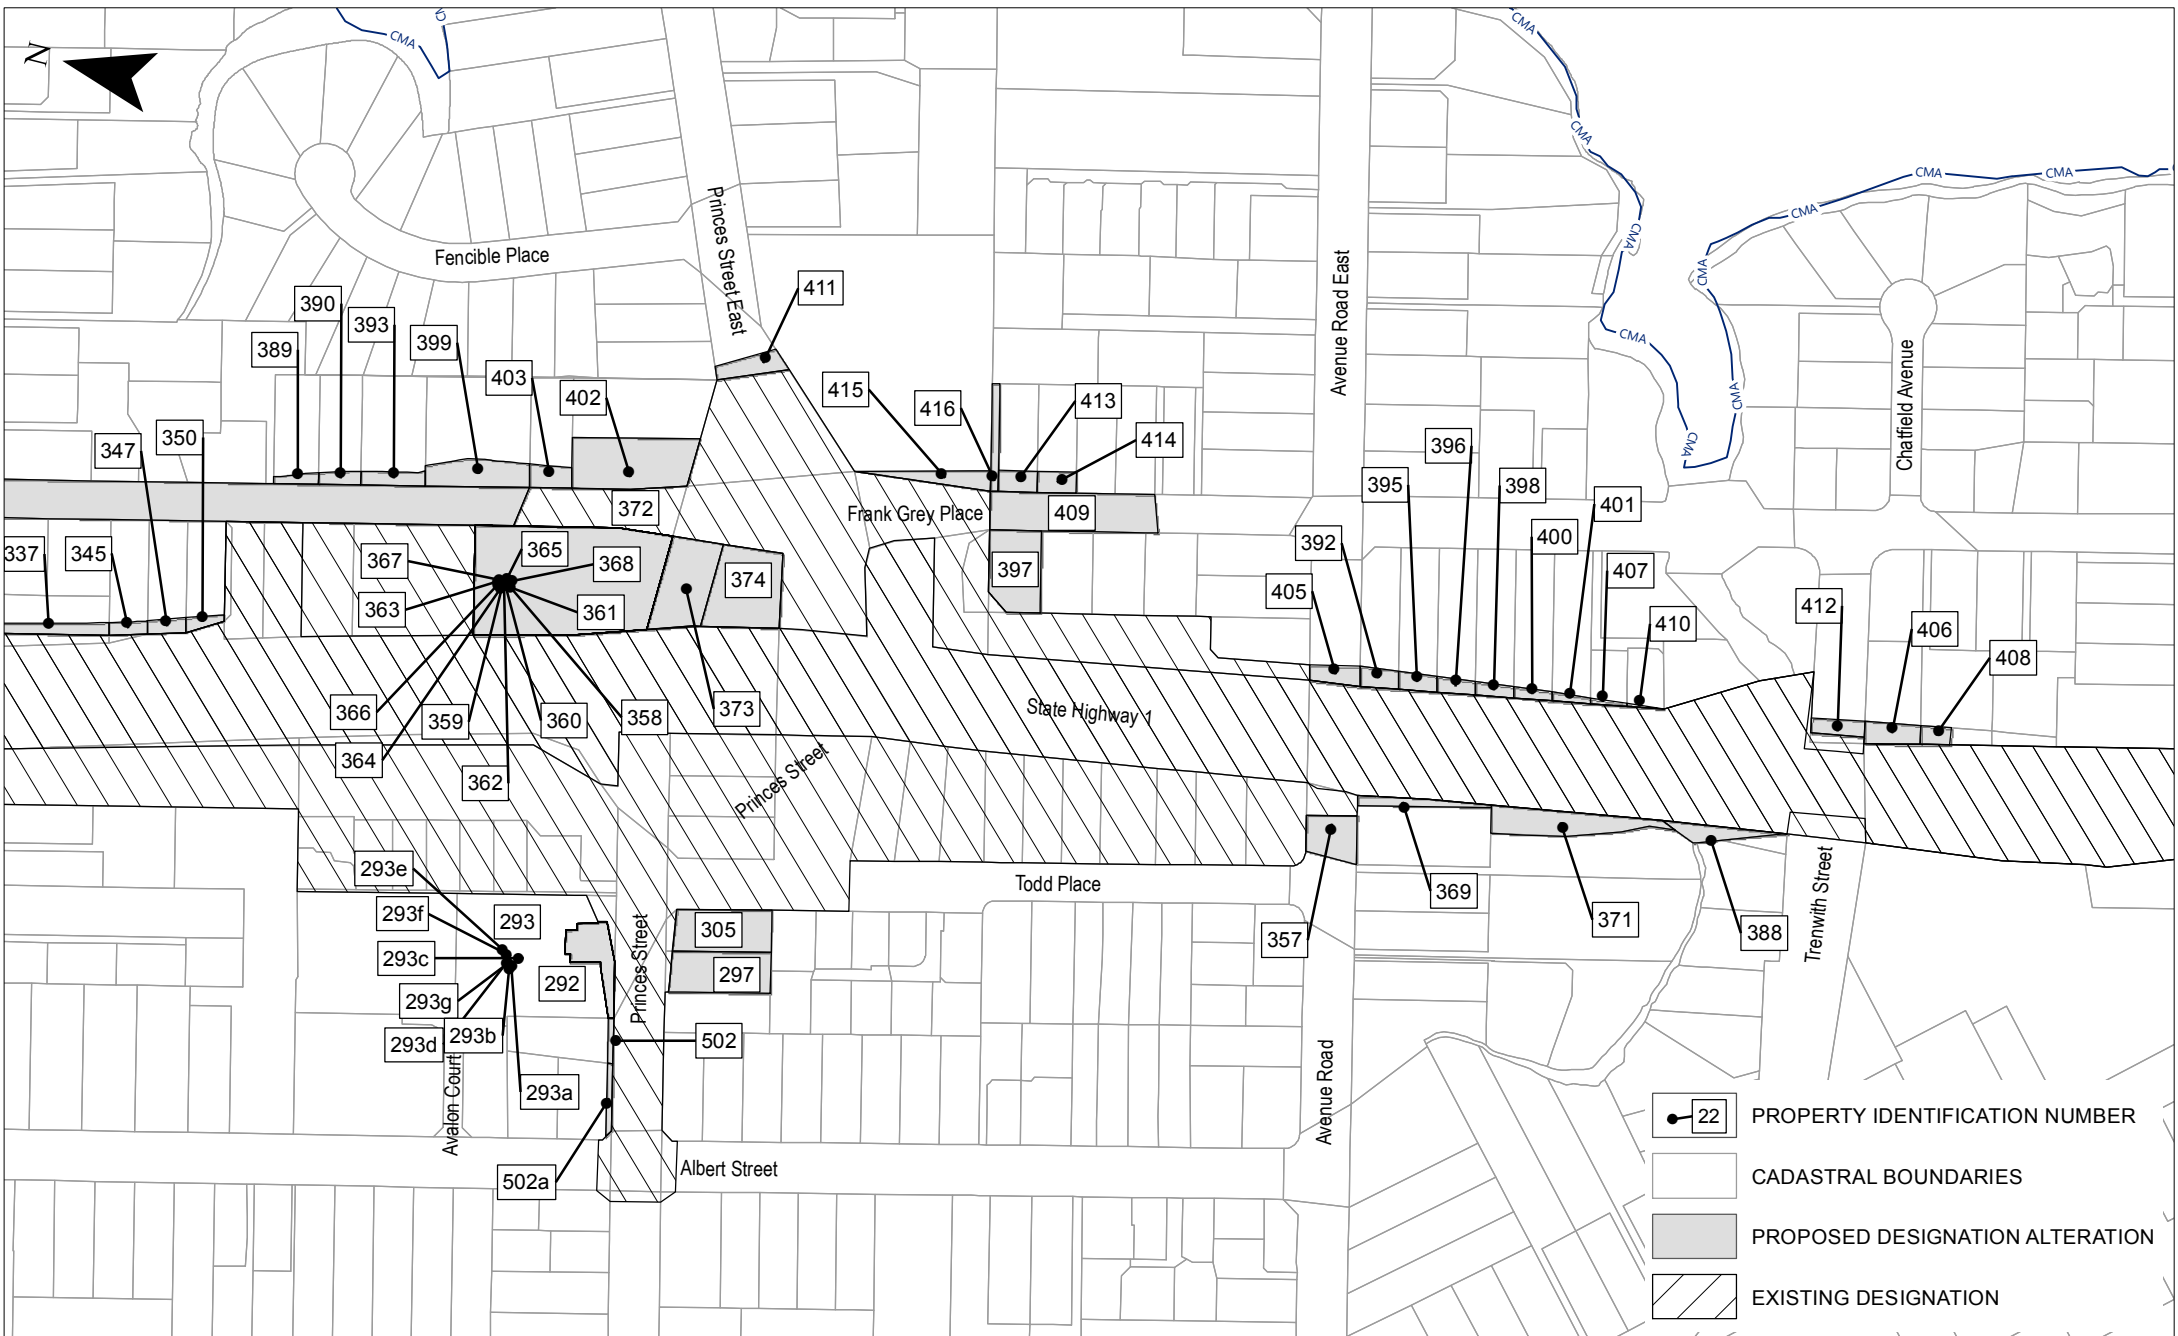

East West Link

Project	EAST WEST LINK	
Drawing Title	PROPOSED DESIGNATION ALTERATION SH1/SYLVA PARK RAMPS - SHEET 01	
Drawing Number	AEE-NOR-201	Rev No. A

-  PROPERTY IDENTIFICATION NUMBER
-  CADASTRAL BOUNDARIES
-  PROPOSED DESIGNATION ALTERATION
-  EXISTING DESIGNATION

0	Issued For Consent	RJL	AR	PK	14/12/16
No	Issued Status	Drawn	Check'd	App'd	Date

East West Link

Project	EAST WEST LINK	
Drawing Title	PROPOSED DESIGNATION ALTERATION SH1/PANAMA ROAD - SHEET 02	
Drawing Number	AEE-NOR-202	Rev No. A

0	Issued For Consent	RJL	AR	PK	14/12/16
No	Issued Status	Drawn	Check'd	App'd	Date

Project	EAST WEST LINK	
Drawing Title	PROPOSED DESIGNATION ALTERATION SH1/OTAHUHU CREEK - SHEET 03	
Drawing Number	AEE-NOR-203	Rev No. A

No	Issued For Consent	RJL	AR	PK	14/12/16
No	Issued Status	Drawn	Check'd	App'd	Date

Project	EAST WEST LINK	
Drawing Title	PROPOSED DESIGNATION ALTERATION PRINCES ST INTERCHANGE - SHEET 04	
Drawing Number	AEE-NOR-204	Rev No. A