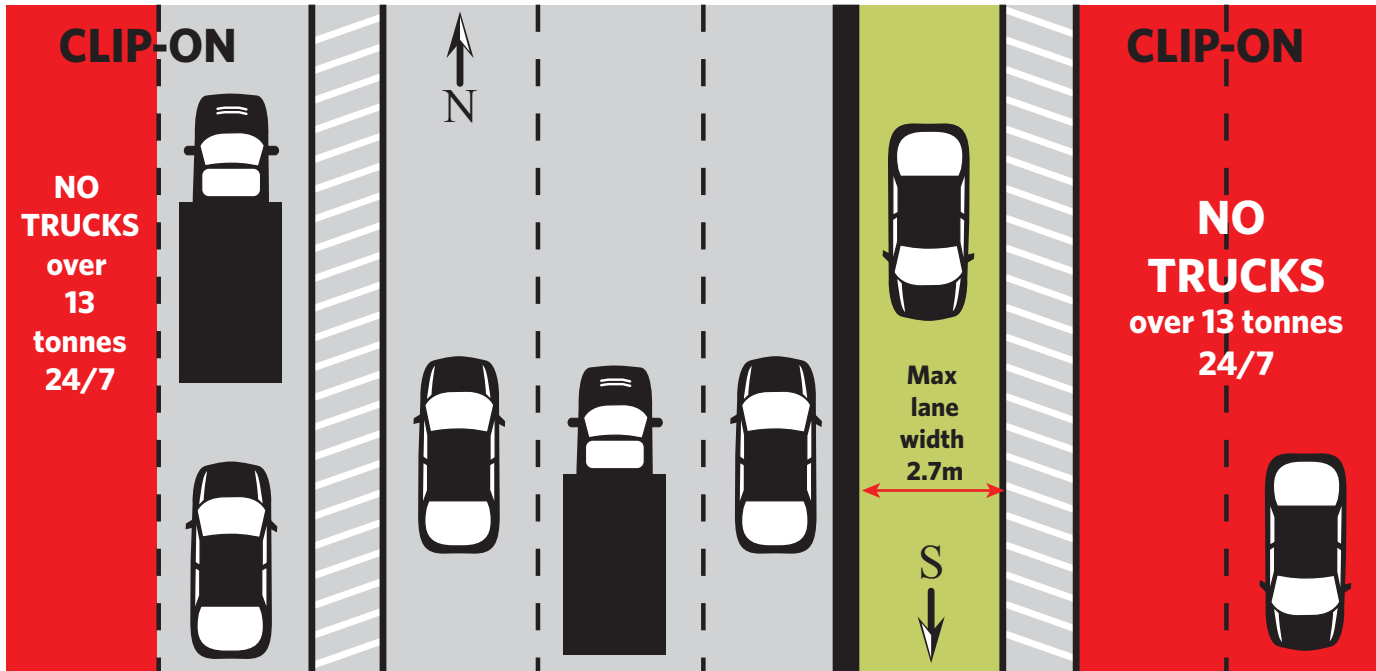

SOUTHBOUND: MONDAY TO FRIDAY 14.30 - 20.30 (APPROX) TRUCKS OVER 13 TONNES AND 2.7m OR WIDER PLEASE USE NORTHWESTERN MOTORWAY AND UPPER HARBOUR HIGHWAY

Southbound clip-on closed to all vehicles over 13 tonnes 24/7

Shelly Beach Road off-ramp closed 24/7 to trucks over 13 tonnes