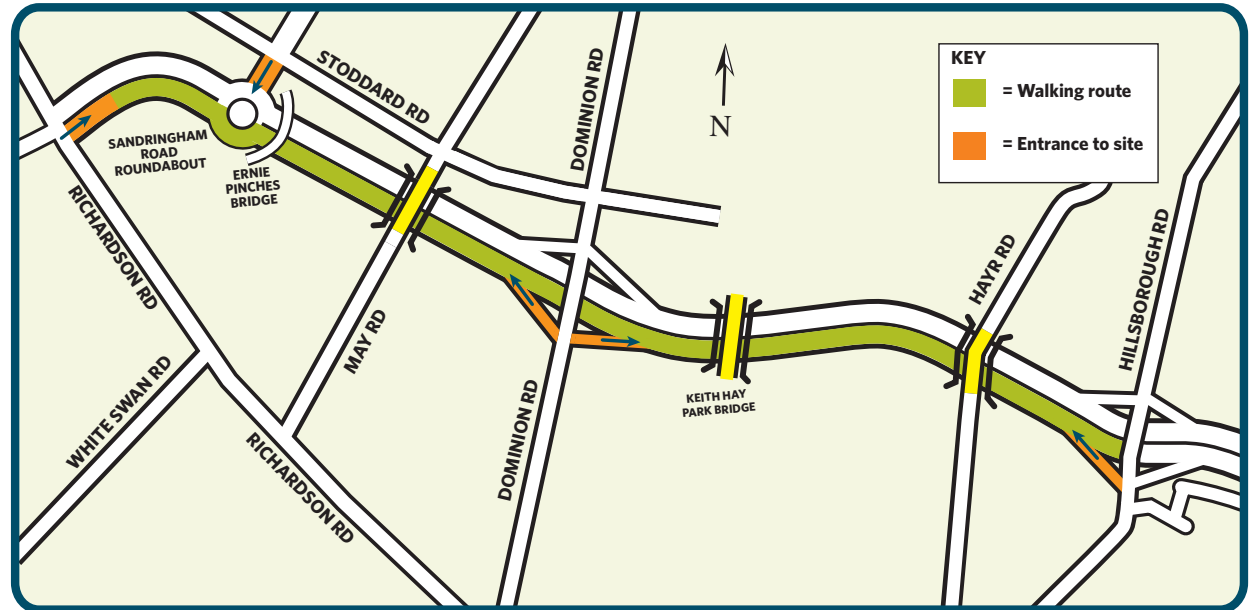

# Mt Roskill Extension Open Day

The NZ Transport Agency invites you to celebrate the opening of the SH20 Mt Roskill motorway extension. Come and see the completed motorway, bridges and urban design before it is opened to traffic.

**Date:** Saturday 9 May.

**Time:** Cyclists only 10am - 11am, pedestrians 11am - 3pm.

**Venue:** Westbound lanes of SH20 in Mt Roskill.

**Entrances:** Sandringham Road roundabout, Dominion Road, Hillsborough Road on-ramp, Richardson Road.