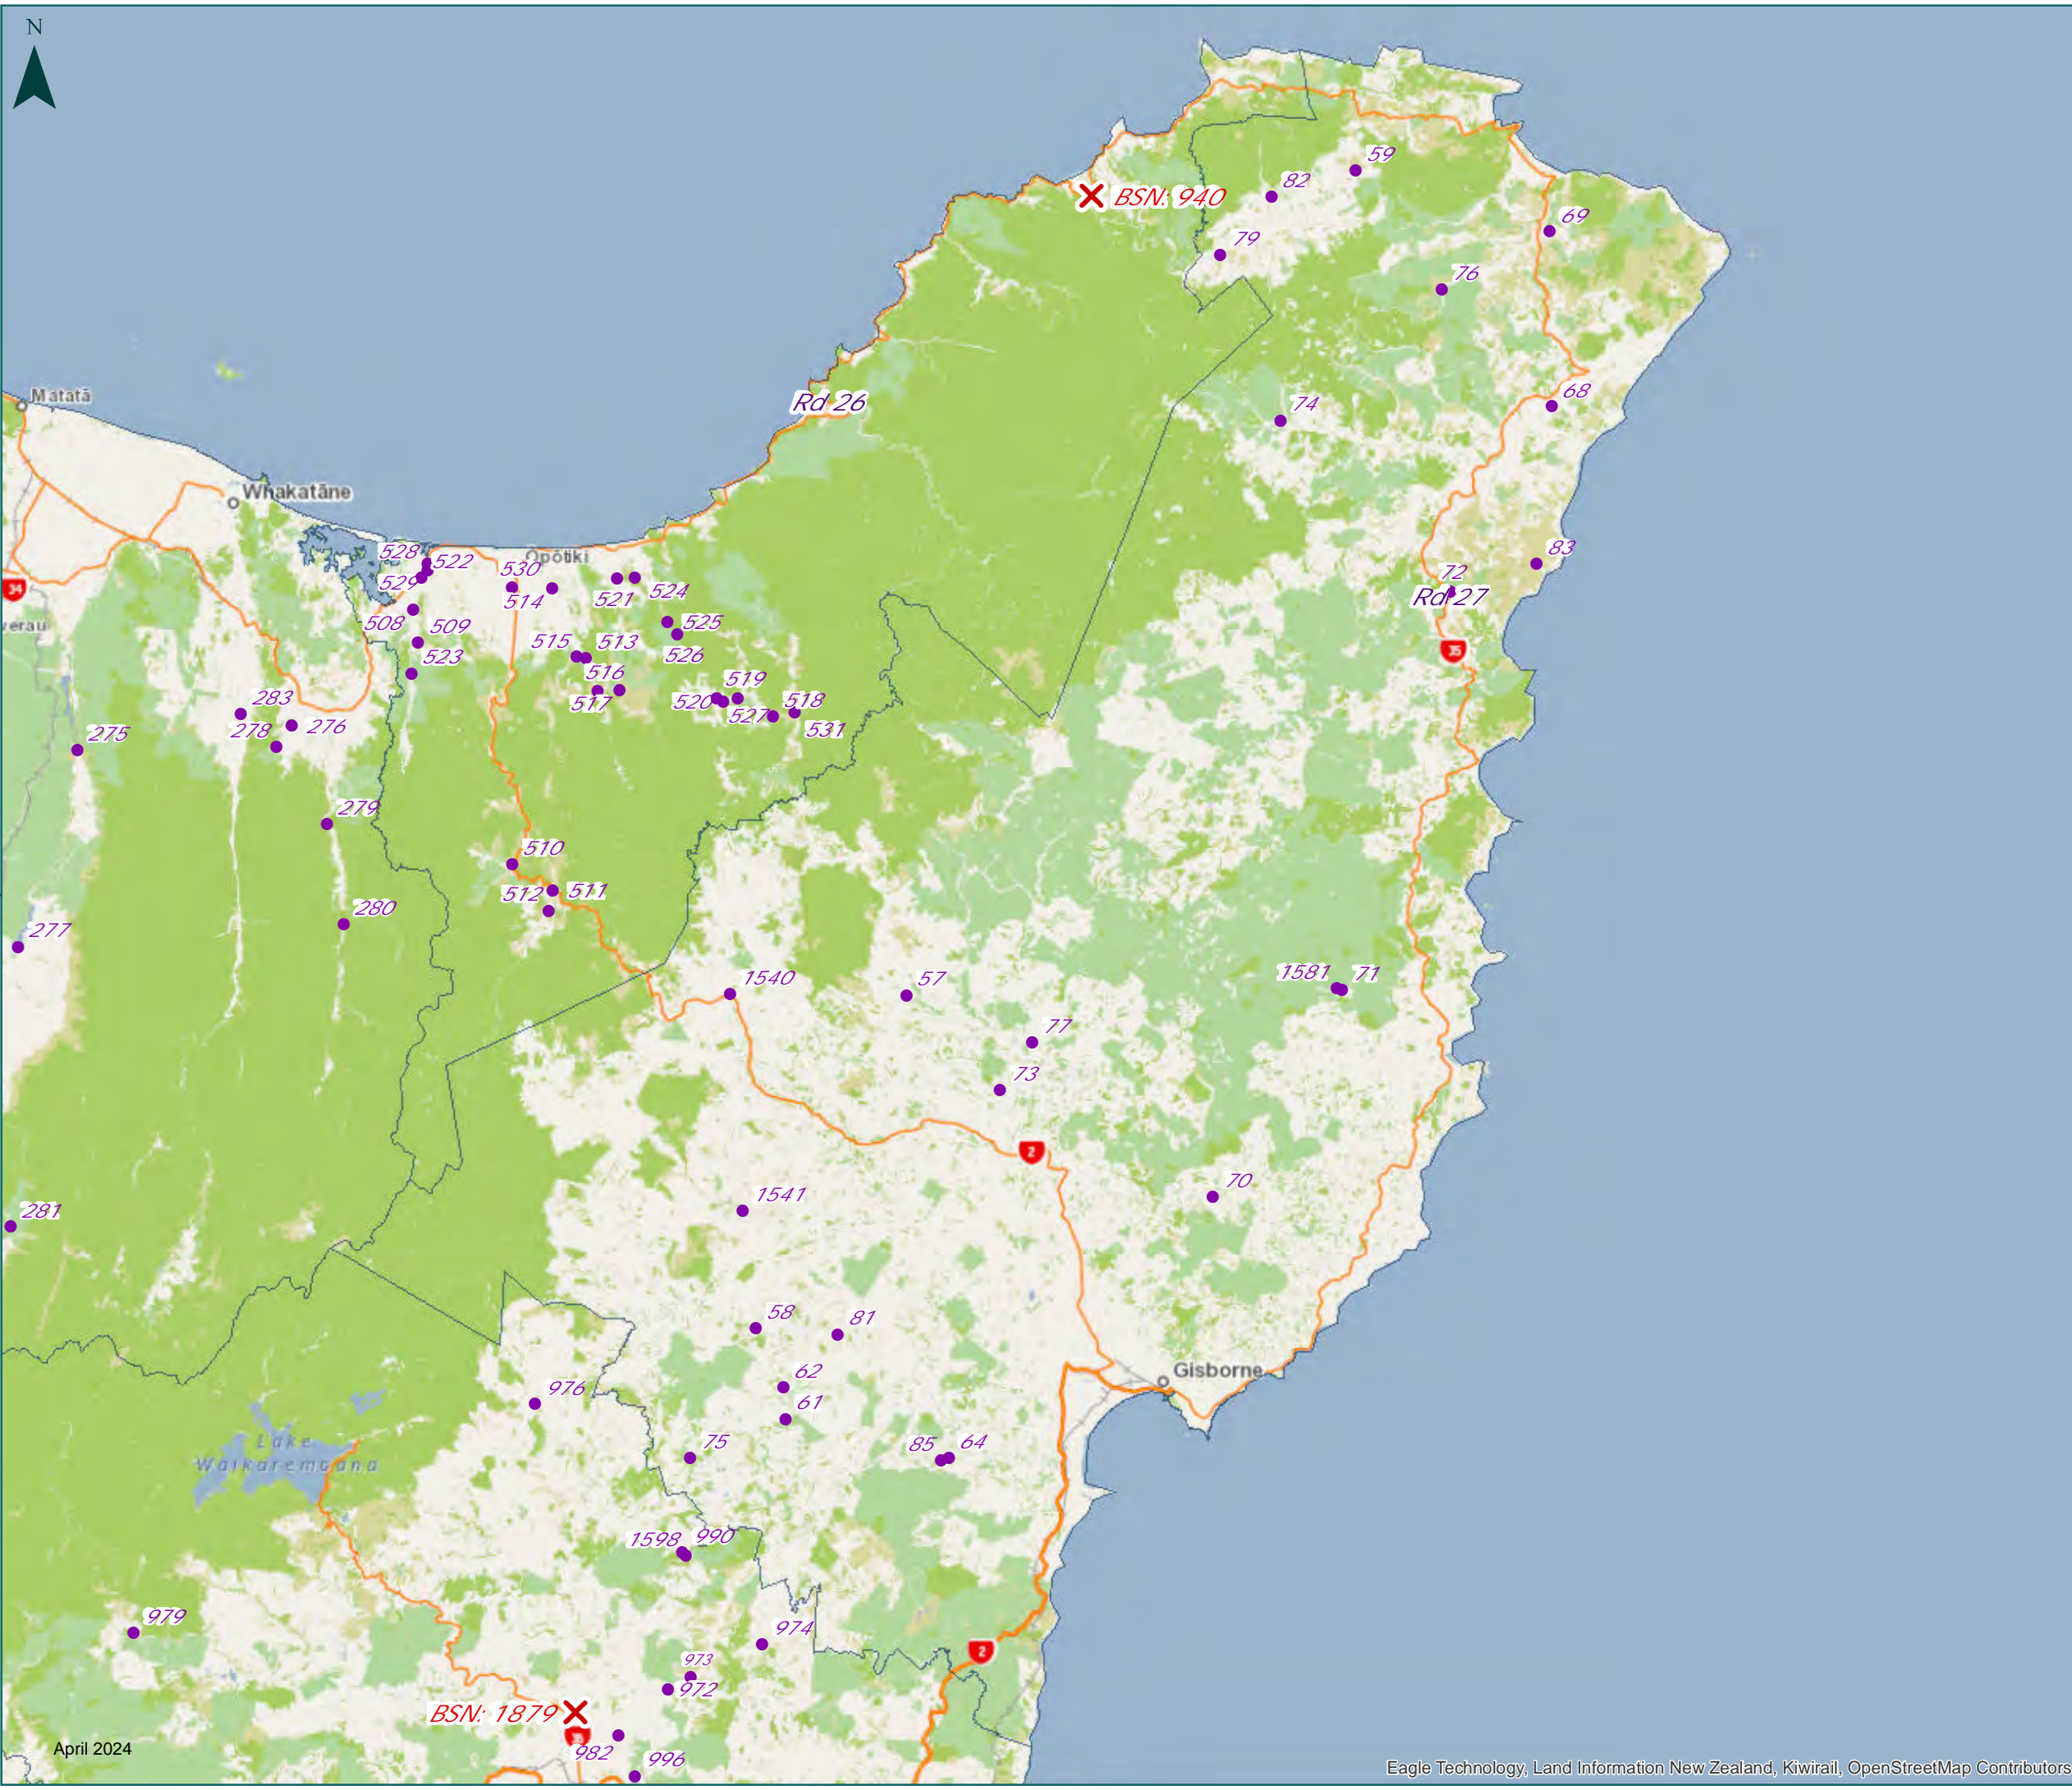

Local roads can be used EXCEPT for the restricted bridges/roads listed in the following tables

Auckland City
Carterton District
Far North District
Gisborne District
Hamilton City
Hastings District
Hauraki District
Horowhenua District
Hutt City
Kaipara District
Kapiti Coast District
Kawerau District
Manawatu District
Masterton District
Matamata-Piako District
New Plymouth District
Opotiki District
Otorohanga District
Palmerston North City
Porirua City
Rangitikei District
Rotorua District
Ruapehu District
South Taranaki District
South Waikato District
South Wairarapa District
Stratford District
Taranua District
Taupo District
Tauranga District

State Highway 50MAX Restrictions - North Island

SH	BSN	Name	Region	Northing	Easting
SH 15	305	AWARUA RIVER BRIDGE - 305	Northland	6062745	1675706
SH 3	553	OTOROHANGA RAIL OVERBRIDGE - 553	Waikato	5771489	1793959
SH 35	940	RAUKOKORE RIVER BRIDGE - 940	Bay of Plenty	5819174	2029855
SH 36	458	NGONGOTAHA STREAM BRIDGE - 458	Tauranga	5780169.6795	1881761.3263
SH 38	1879	FRASERTOWN BRIDGE - 1879	Hawkes' Bay	5677855	1981881
SH 50	170	NGARUORO RIVER BRIDGE - 170	Hawkes' Bay	5611506	1922995