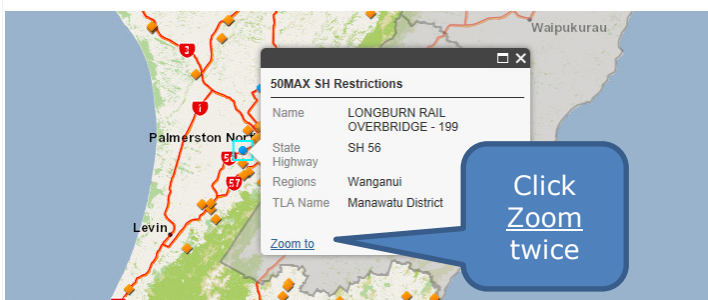

Kaipara District Council are the latest council to join the 50MAX Network

Kaipara District Council has signed up this month, which takes the number of councils signed up to allow the Transport Agency to permit on their behalf to 52. This means 78% of councils are now part of the network **and** we already have two more councils ready to come on line in July 1 2015, which will take participation to over 80% - a real tipping point!

On another note... Some of you have told us that road name information doesn't appear to be available on the interactive 50MAX web map to help you plan your routes. The good news is the information has always been there, however you will need to zoom in close enough to enable the information to show.

An easy way of doing this is to click on a restricted bridge in the area you are looking, and click on the zoom option positioned in the bottom left hand corner of the pop up box. Repeat this a second time when the map has completed the zoom process and you will be able to find road names to help plan a route.

Another method is to use the "Find address or place" option at the top of the map and enter the address you are looking for.