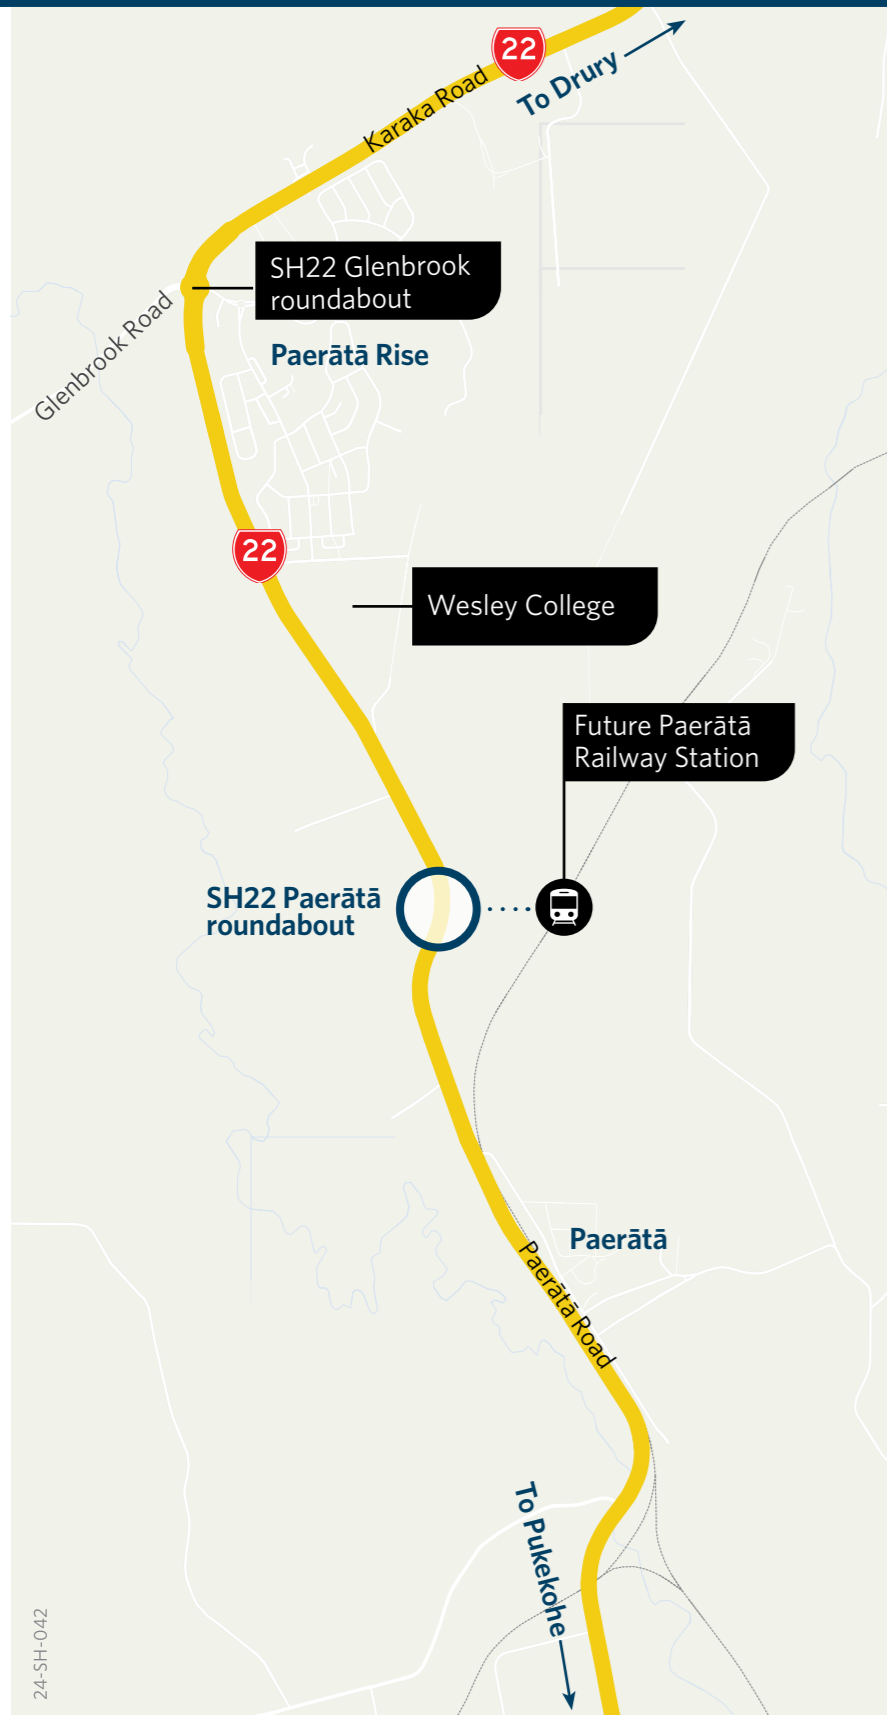

SH22 Paerātā roundabout

For access to future Paerātā Railway Station

24-SH-042