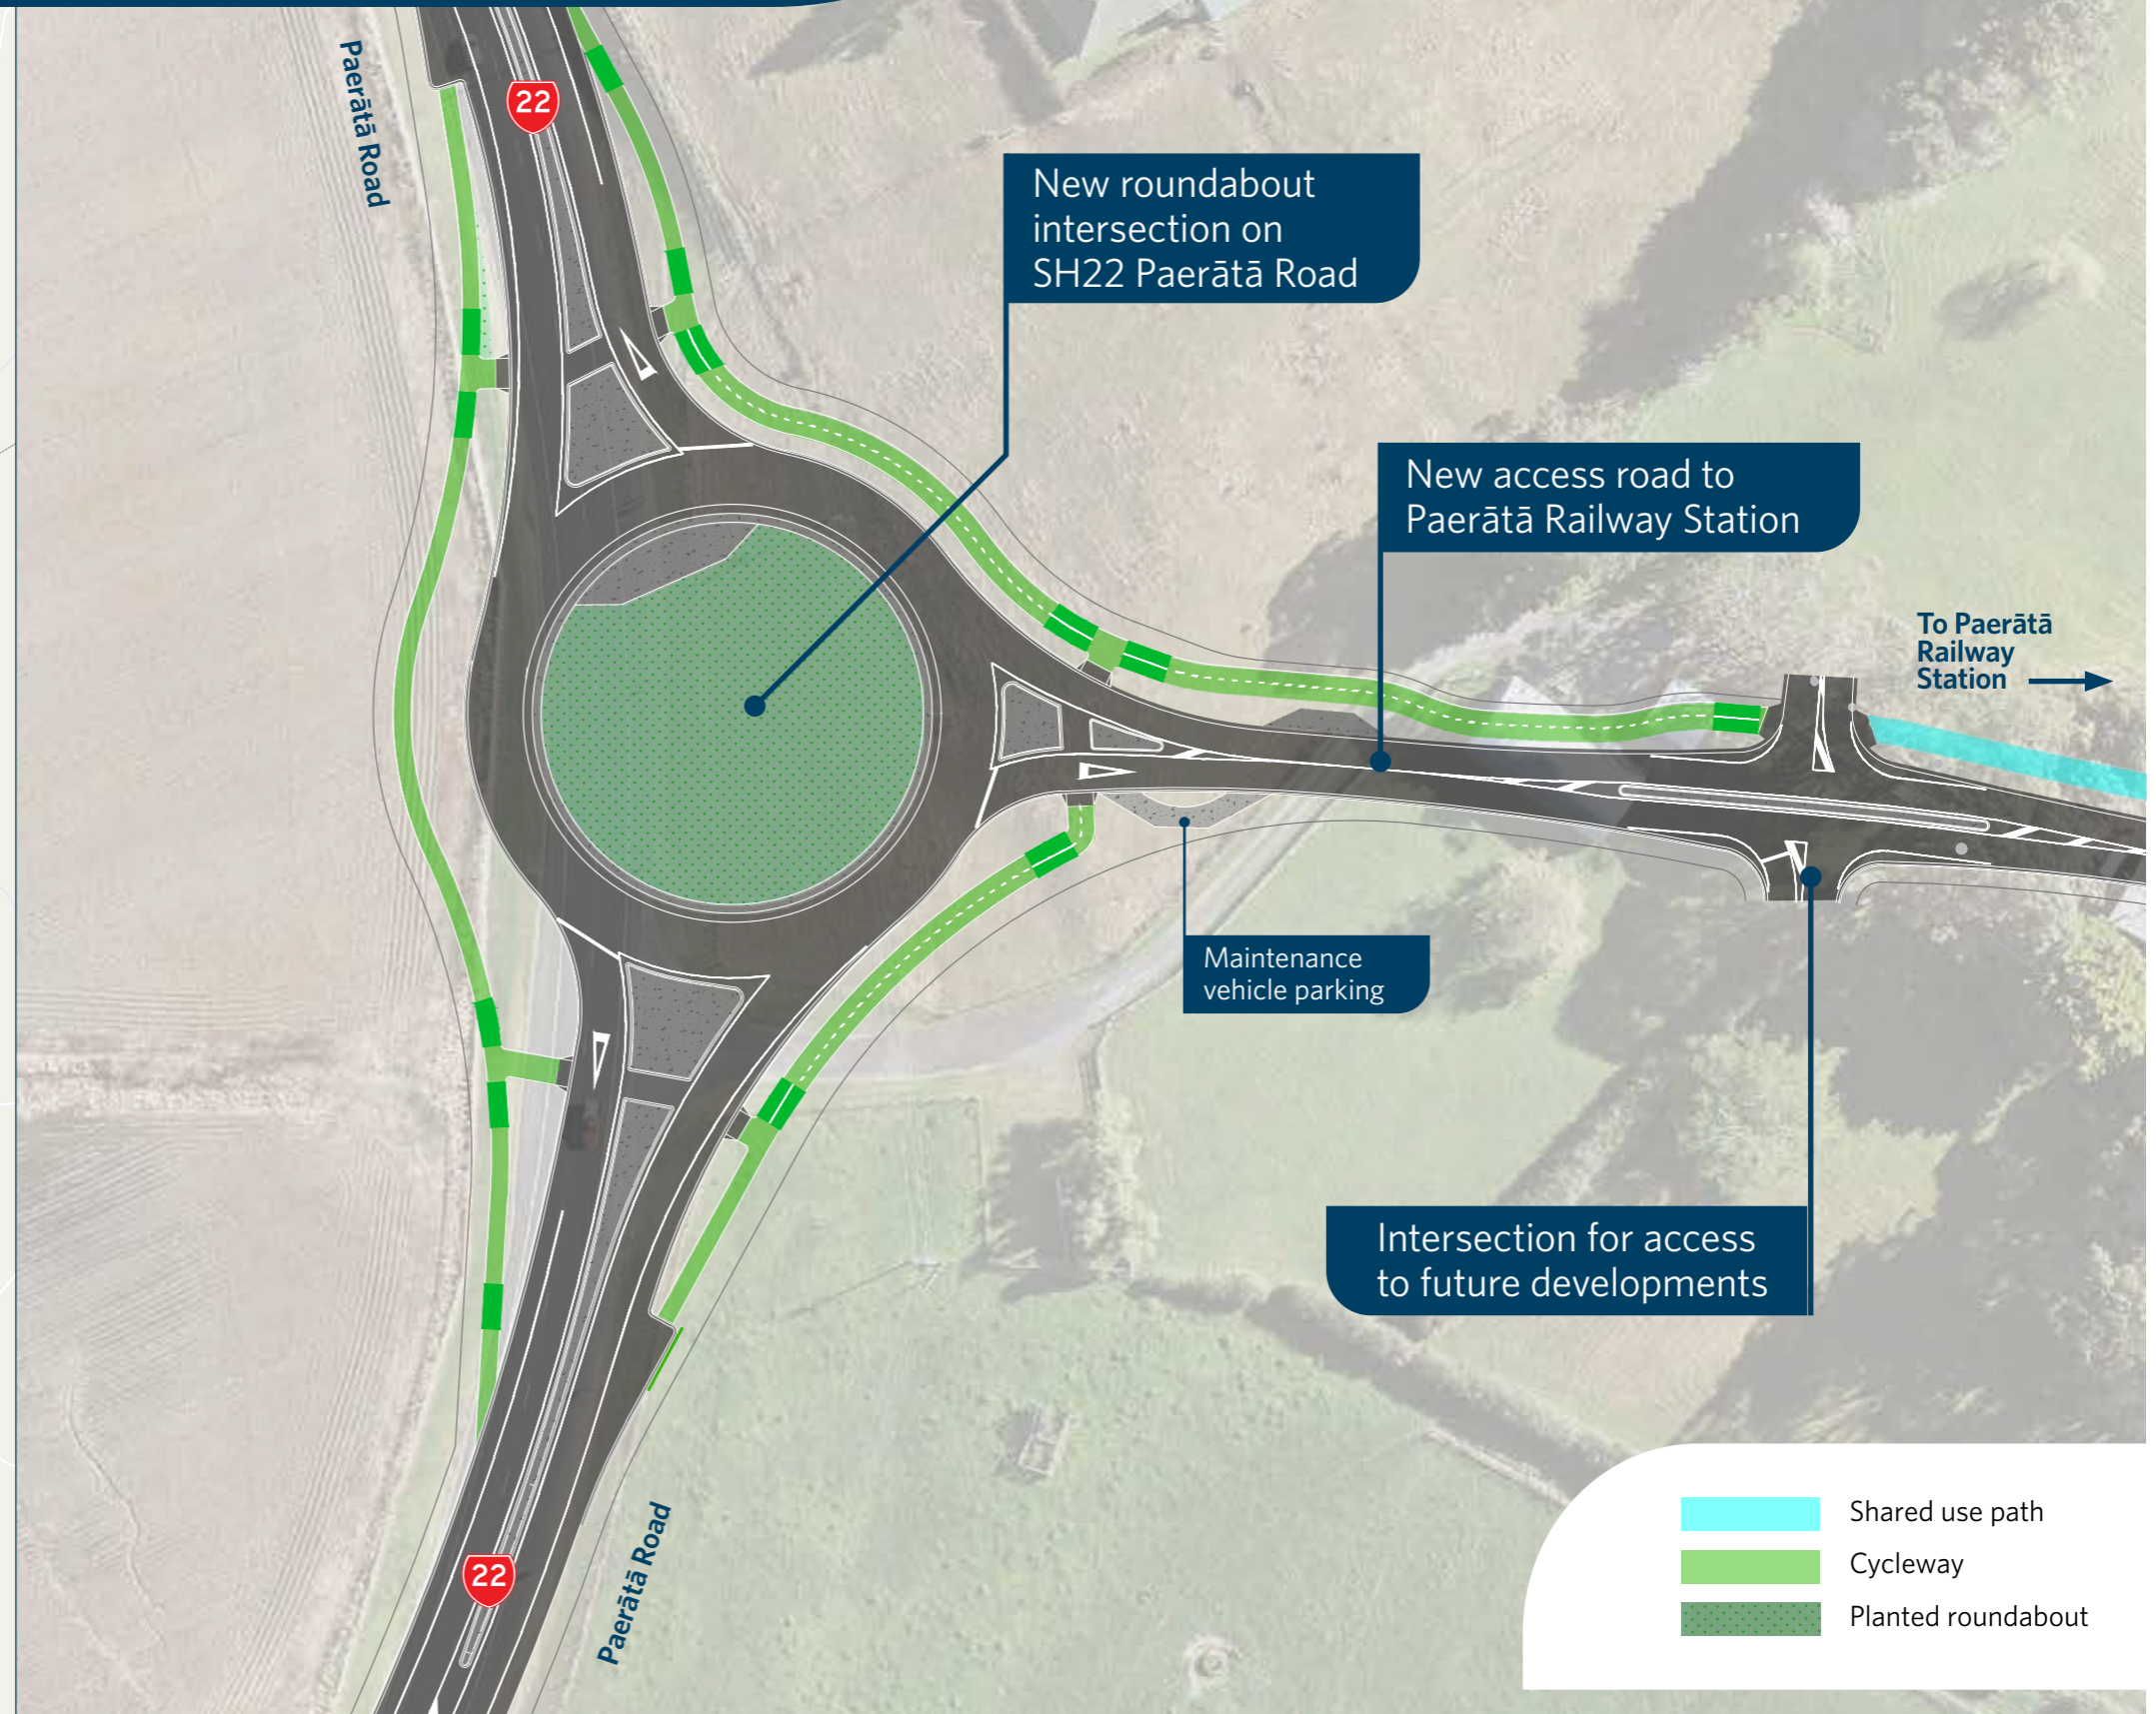

SH22 Paerātā roundabout

For access to future Paerātā Railway Station

24-SH-042