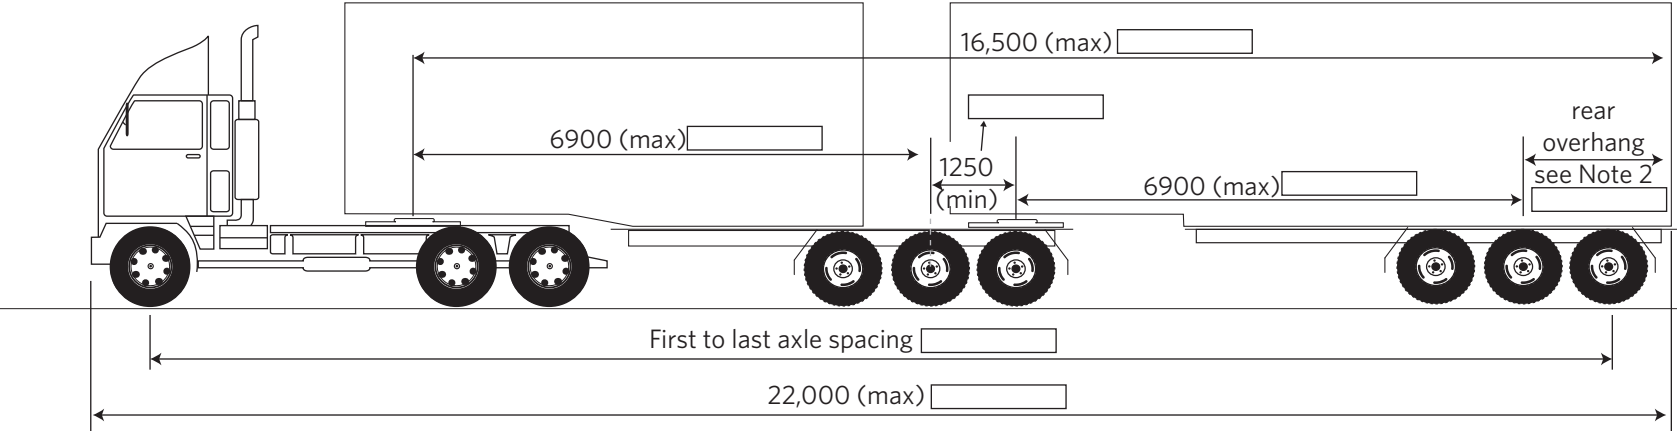

50MAX 22m 9/10-axle B-train

Please fill in the boxes with your vehicles dimensions

**Note 1** Tractor can be 3-axle or 4-axle with twin steer

**Note 2** 1900 (min). Max. is lesser of 4300 or 50% of forward distance