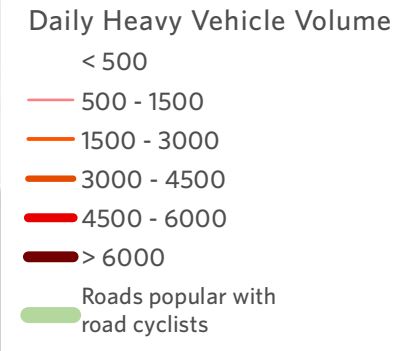

0 1 2 km 1/02/2019

Heavy traffic and roads popular with road cyclists

Whangarei