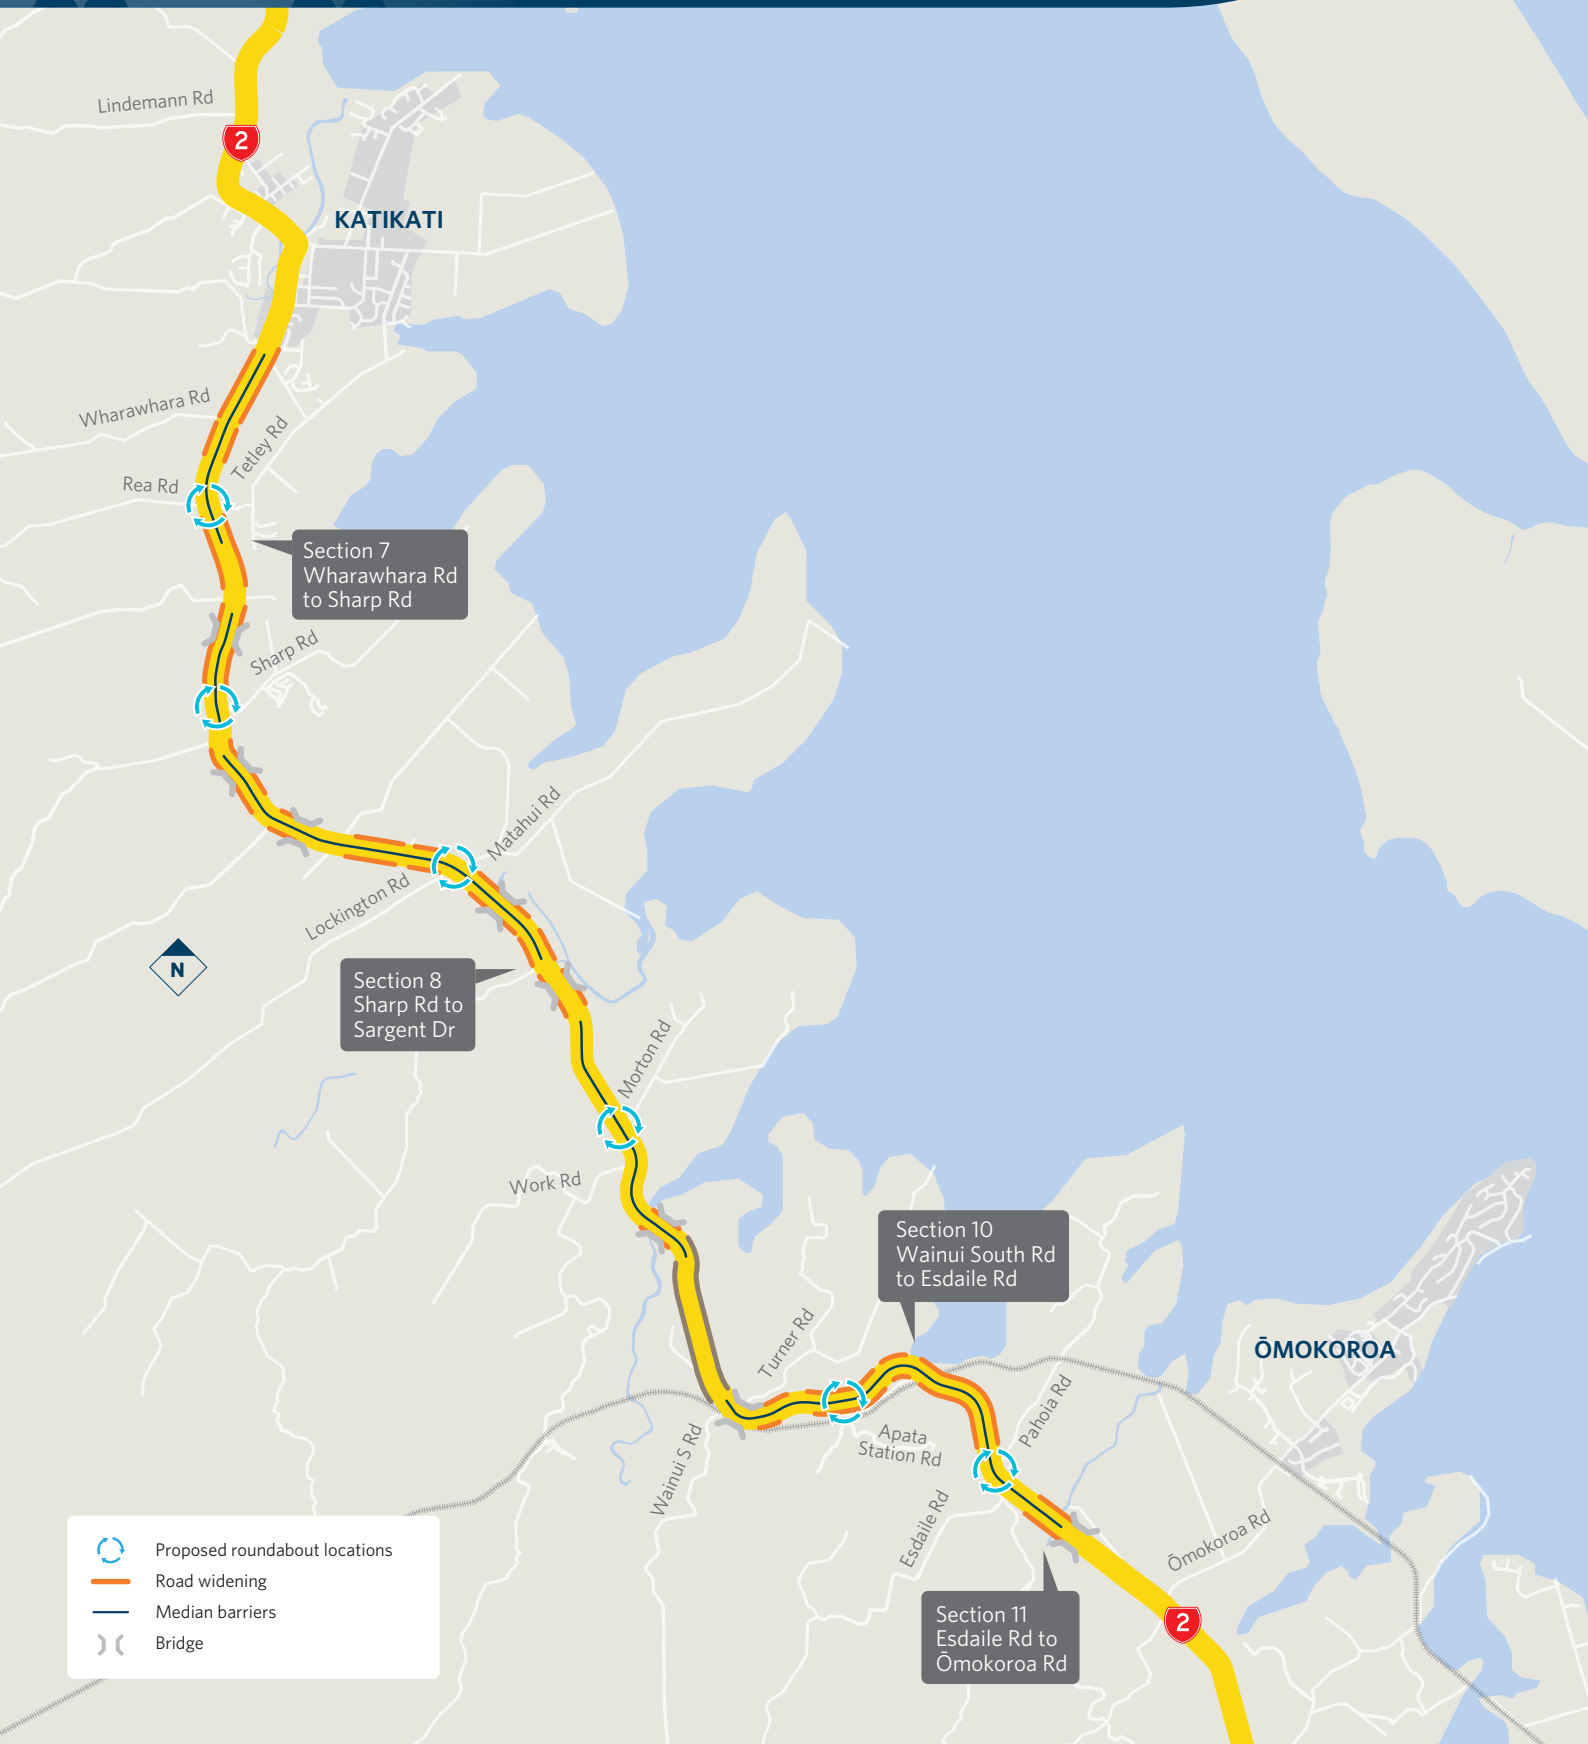

SH2 roundabout locations

Rea Road/Tetley Road to Esdaile Road/Pahoia Road

nzta.govt.nz/waihi2tga