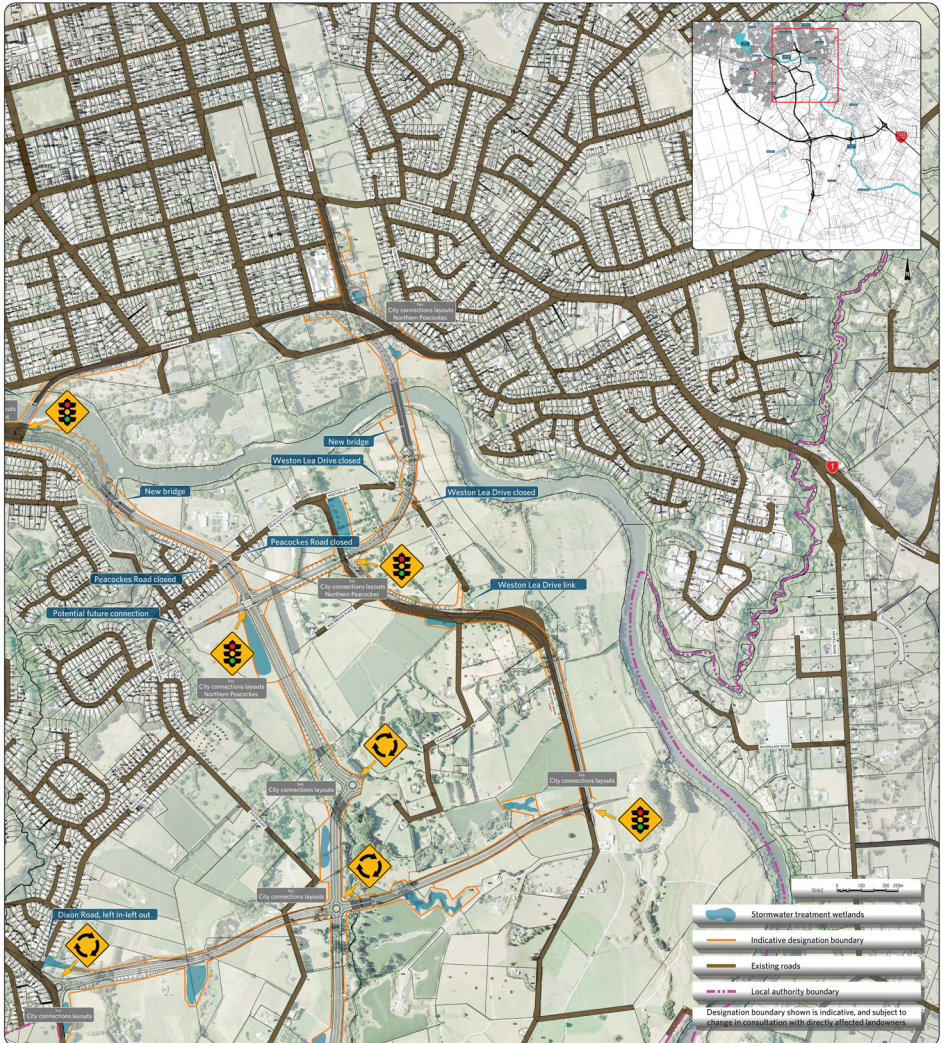

Southern Links

NETWORK ENLARGEMENT - CENTRAL NORTH

Email: southern.links@aecom.com • Ph 0508 STHLINK (0508 7846 5465) • www.nzta.govt.nz/southern-links