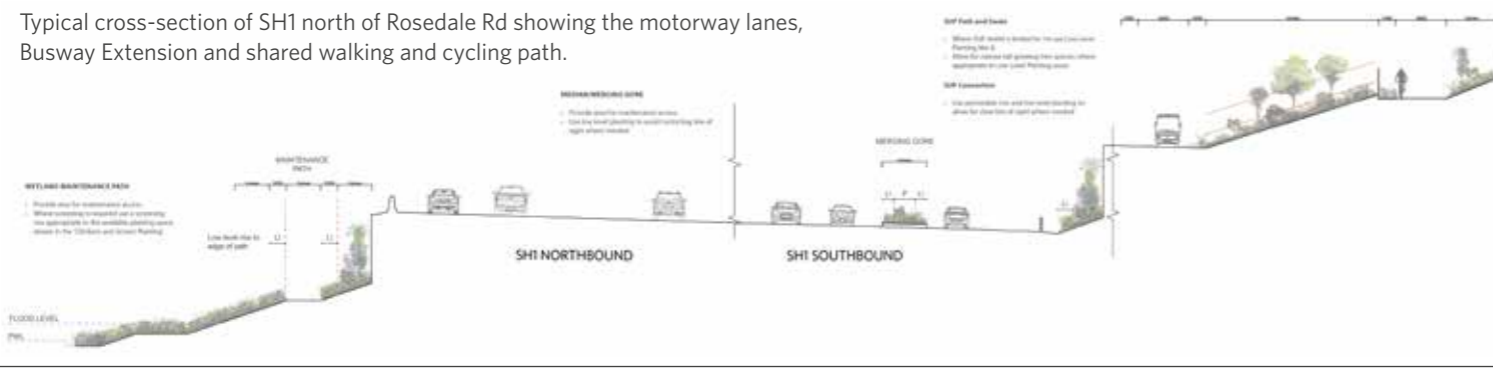

WHAT'S PLANNED

KEY

- State highway
- New motorway
- Walking and cycling shared path
- Busway extension
- Bus station
- Main road
- Secondary road

WORLD CLASS SPORTS FACILITIES FOR NORTH HARBOUR

Avid sports fans in the North Harbour area are one step closer to having access to three new, world class facilities after construction started earlier this year.

NORTH HARBOUR HOCKEY FACILITY AT ROSEDALE PARK

The new site for North Harbour Hockey was blessed by mana whenua at a dawn ceremony prior to works starting on an international standard complex. Key features include four new hockey turfs (two of Global Elite standard and two of National standard), a two-storey pavilion, covered seating for 450 spectators (with capacity for larger events when required), 370 carparks and a walkway to an existing turf.

To view an animated video of what the new facility will look like visit: www.nzta.govt.nz/harbour-hockey

WAINONI PARK PONY CLUB AT GREENHITHE

Rosedale Pony Club, Greenhithe Pony Club and Whenuapai Pony Club have formed the Wainoni Park Pony Club and will share facilities with Greenhithe Riding for the Disabled once construction is completed by early next year. With two all-weather arenas, new and upgraded clubrooms, extra parking to accommodate horse floats and grooming pens among the upgrades, riders will have a modern and safe space to enjoy.

To view an animated video of what the new shared facilities will look like visit: www.nzta.govt.nz/wainoni-park

NORTH HARBOUR BMX AT HOOTON RESERVE

Work is on track at Hooton Reserve to construct the world class premier facility for North Harbour BMX riders. The facility will include a professional track with an 8m ramp and berm jump. This gives it the ability to host international events. An amateur track will also be built with a 5m ramp and rhythm section for aspiring BMX riders. The new track surface, floodlights, lockable gate and fencing will provide riders with a safer facility.