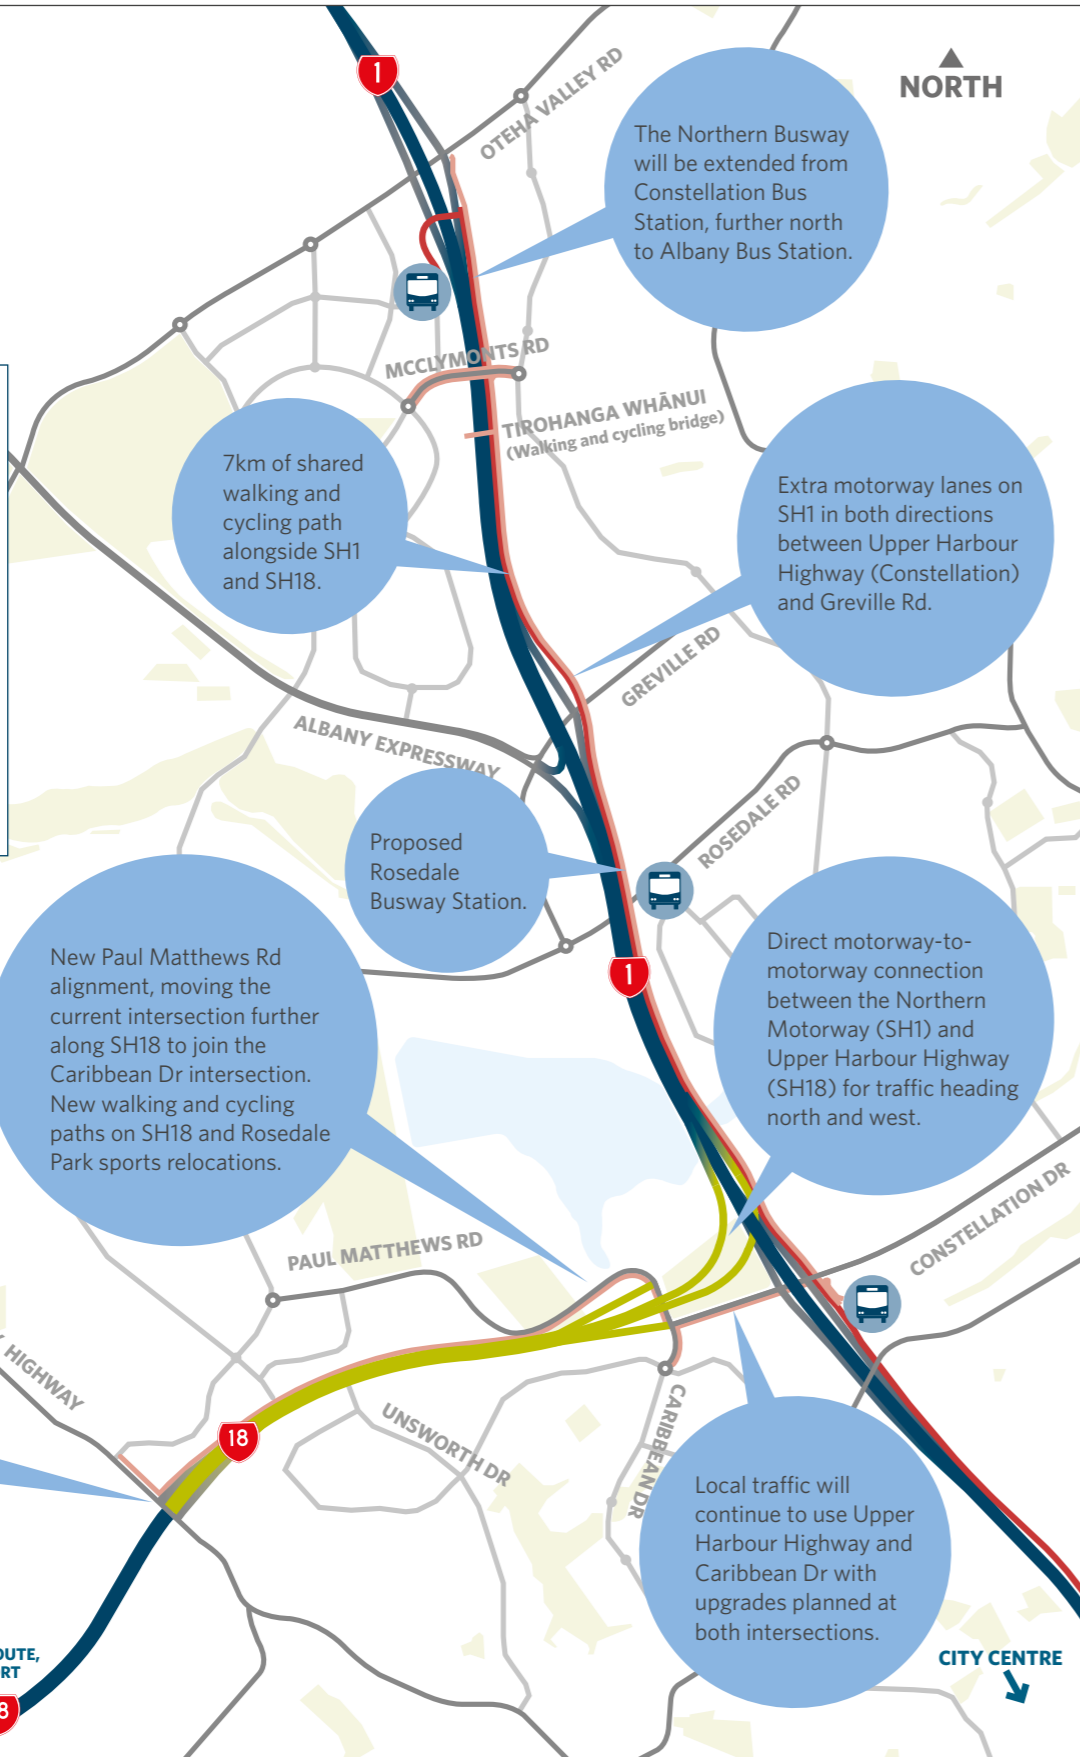

WHAT'S PLANNED

KEY

- State highway
- New motorway
- Walking and cycling shared path
- Busway extension
- Bus station
- Main road
- Secondary road

WORLD CLASS SPORTS FACILITIES FOR NORTH HARBOUR

Avid sports fans in the North Harbour area are one step closer to having access to three new, world class facilities after construction started earlier this year.

NORTH HARBOUR HOCKEY FACILITY AT ROSEDALE PARK

The new site for North Harbour Hockey was blessed by mana whenua at a dawn ceremony prior to works starting on an international standard complex. Key features include four new hockey turfs (two of Global Elite standard and two of National standard), a two-storey pavilion, covered seating for 450 spectators (with capacity for larger events when required), 370 carparks and a walkway to an existing turf.

To view an animated video of what the new facility will look like visit: www.nzta.govt.nz/harbour-hockey

WAINONI PARK PONY CLUB AT GREENHITHE

Rosedale Pony Club, Greenhithe Pony Club and Whenuapai Pony Club have formed the Wainoni Park Pony Club and will share facilities with Greenhithe Riding for the Disabled once construction is completed by early next year. With two all-weather arenas, new and upgraded clubrooms, extra parking to accommodate horse floats and grooming pens among the upgrades, riders will have a modern and safe space to enjoy.

To view an animated video of what the new shared facilities will look like visit: www.nzta.govt.nz/wainoni-park

NORTH HARBOUR BMX AT HOOTON RESERVE

Work is on track at Hooton Reserve to construct the world class premier facility for North Harbour BMX riders. The facility will include a professional track with an 8m ramp and berm jump. This gives it the ability to host international events. An amateur track will also be built with a 5m ramp and rhythm section for aspiring BMX riders. The new track surface, floodlights, lockable gate and fencing will provide riders with a safer facility.