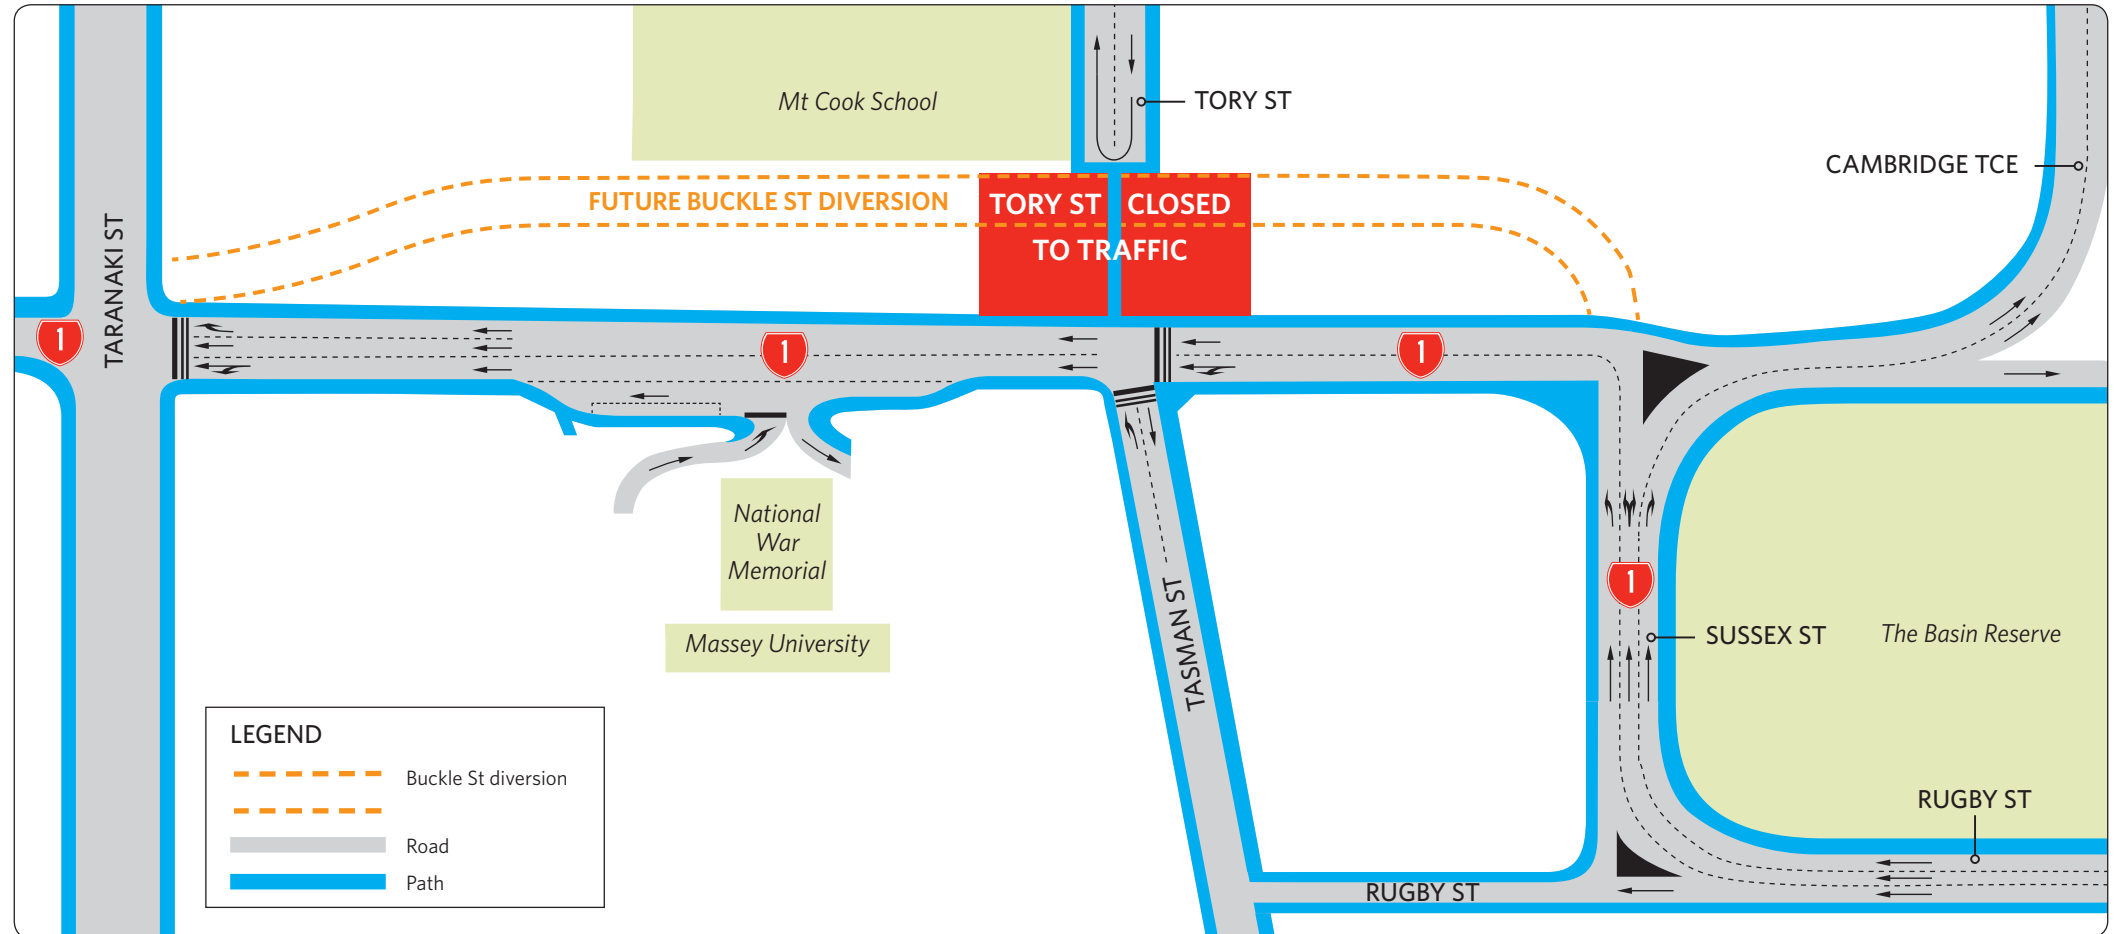

# Stage 1: Buckle Street underpass closures and diversions

## 27 December 2012 to late January 2013 - Tory Street will close at the Buckle Street end

Tory Street will be closed to all traffic other than cyclists and pedestrians between Mt Cook School and Buckle Street.

# Stage 1: Alternative vehicle routes

Memorial Park Alliance