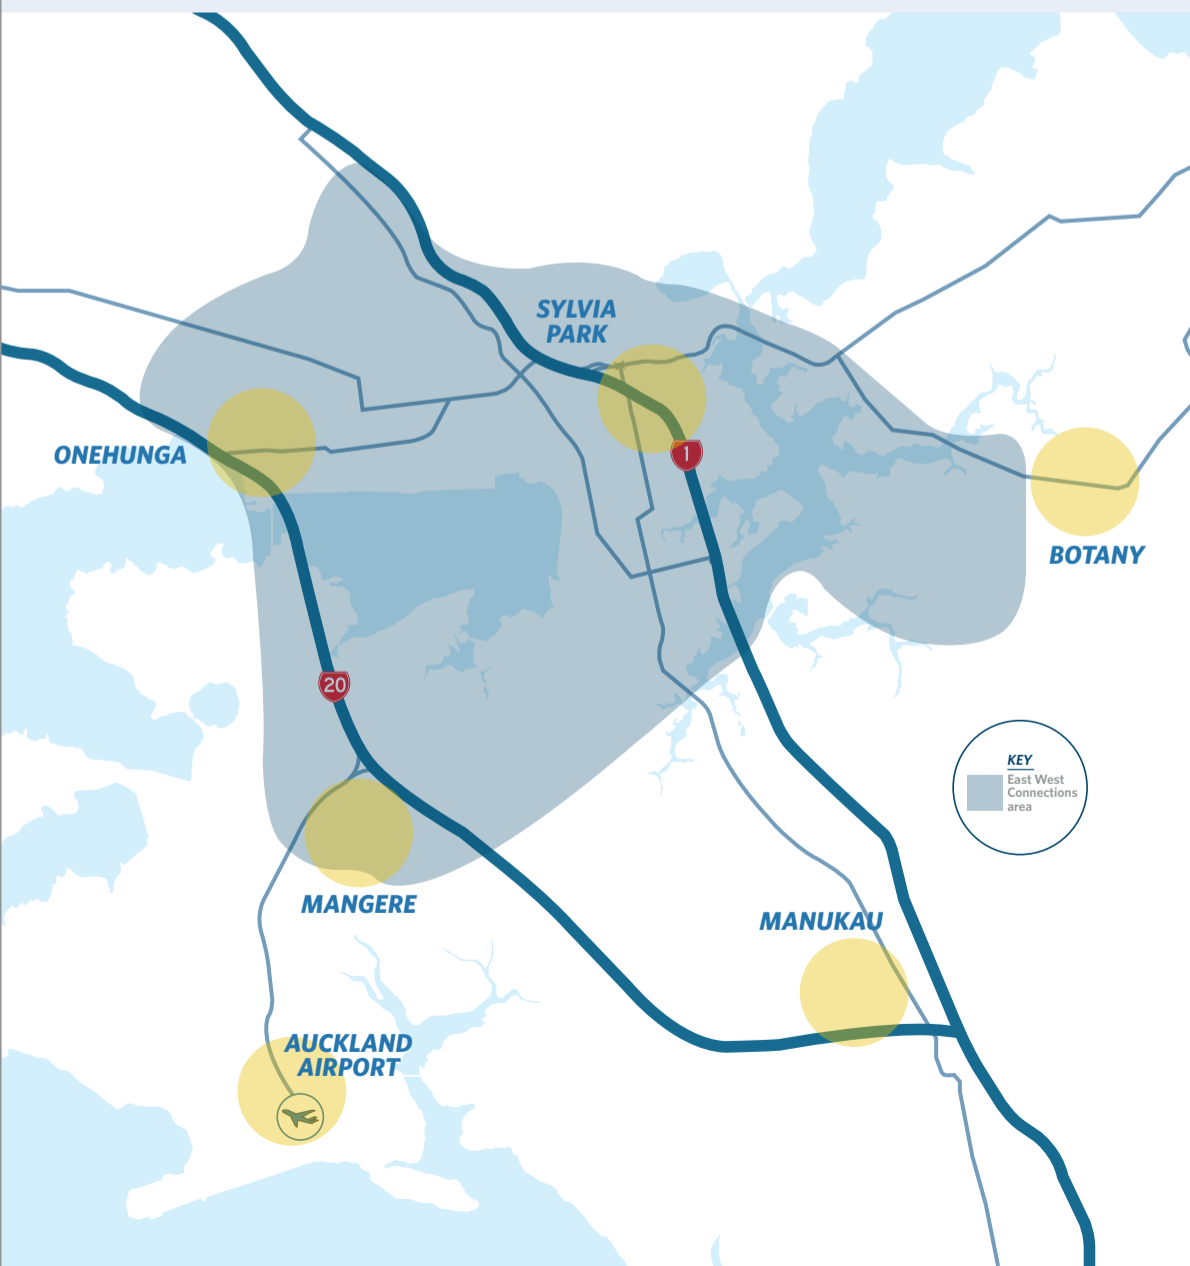

All are welcome to this free, family event with a sausage sizzle and a bouncy castle for the kids.

Saturday 26 July, 10am-4pm

Old Mangere Bridge (Waterfront Road Reserve)

www.nzta.govt.nz/oldmangerebridge

EAST WEST CONNECTIONS

The East West Connections area is home to numerous vibrant communities and is at the heart of the country's freight distribution network. Increasing freight volumes and the anticipated economic and population growth in the area will put pressure on the transport network.

Onehunga night market

Saturday 26 July, 10am-4pm

Old Mangere Bridge (Waterfront Road Reserve)

Sunday 27 July, 10am-1pm

Sylvia Park Mall (near the food court)

www.nzta.govt.nz/east-west