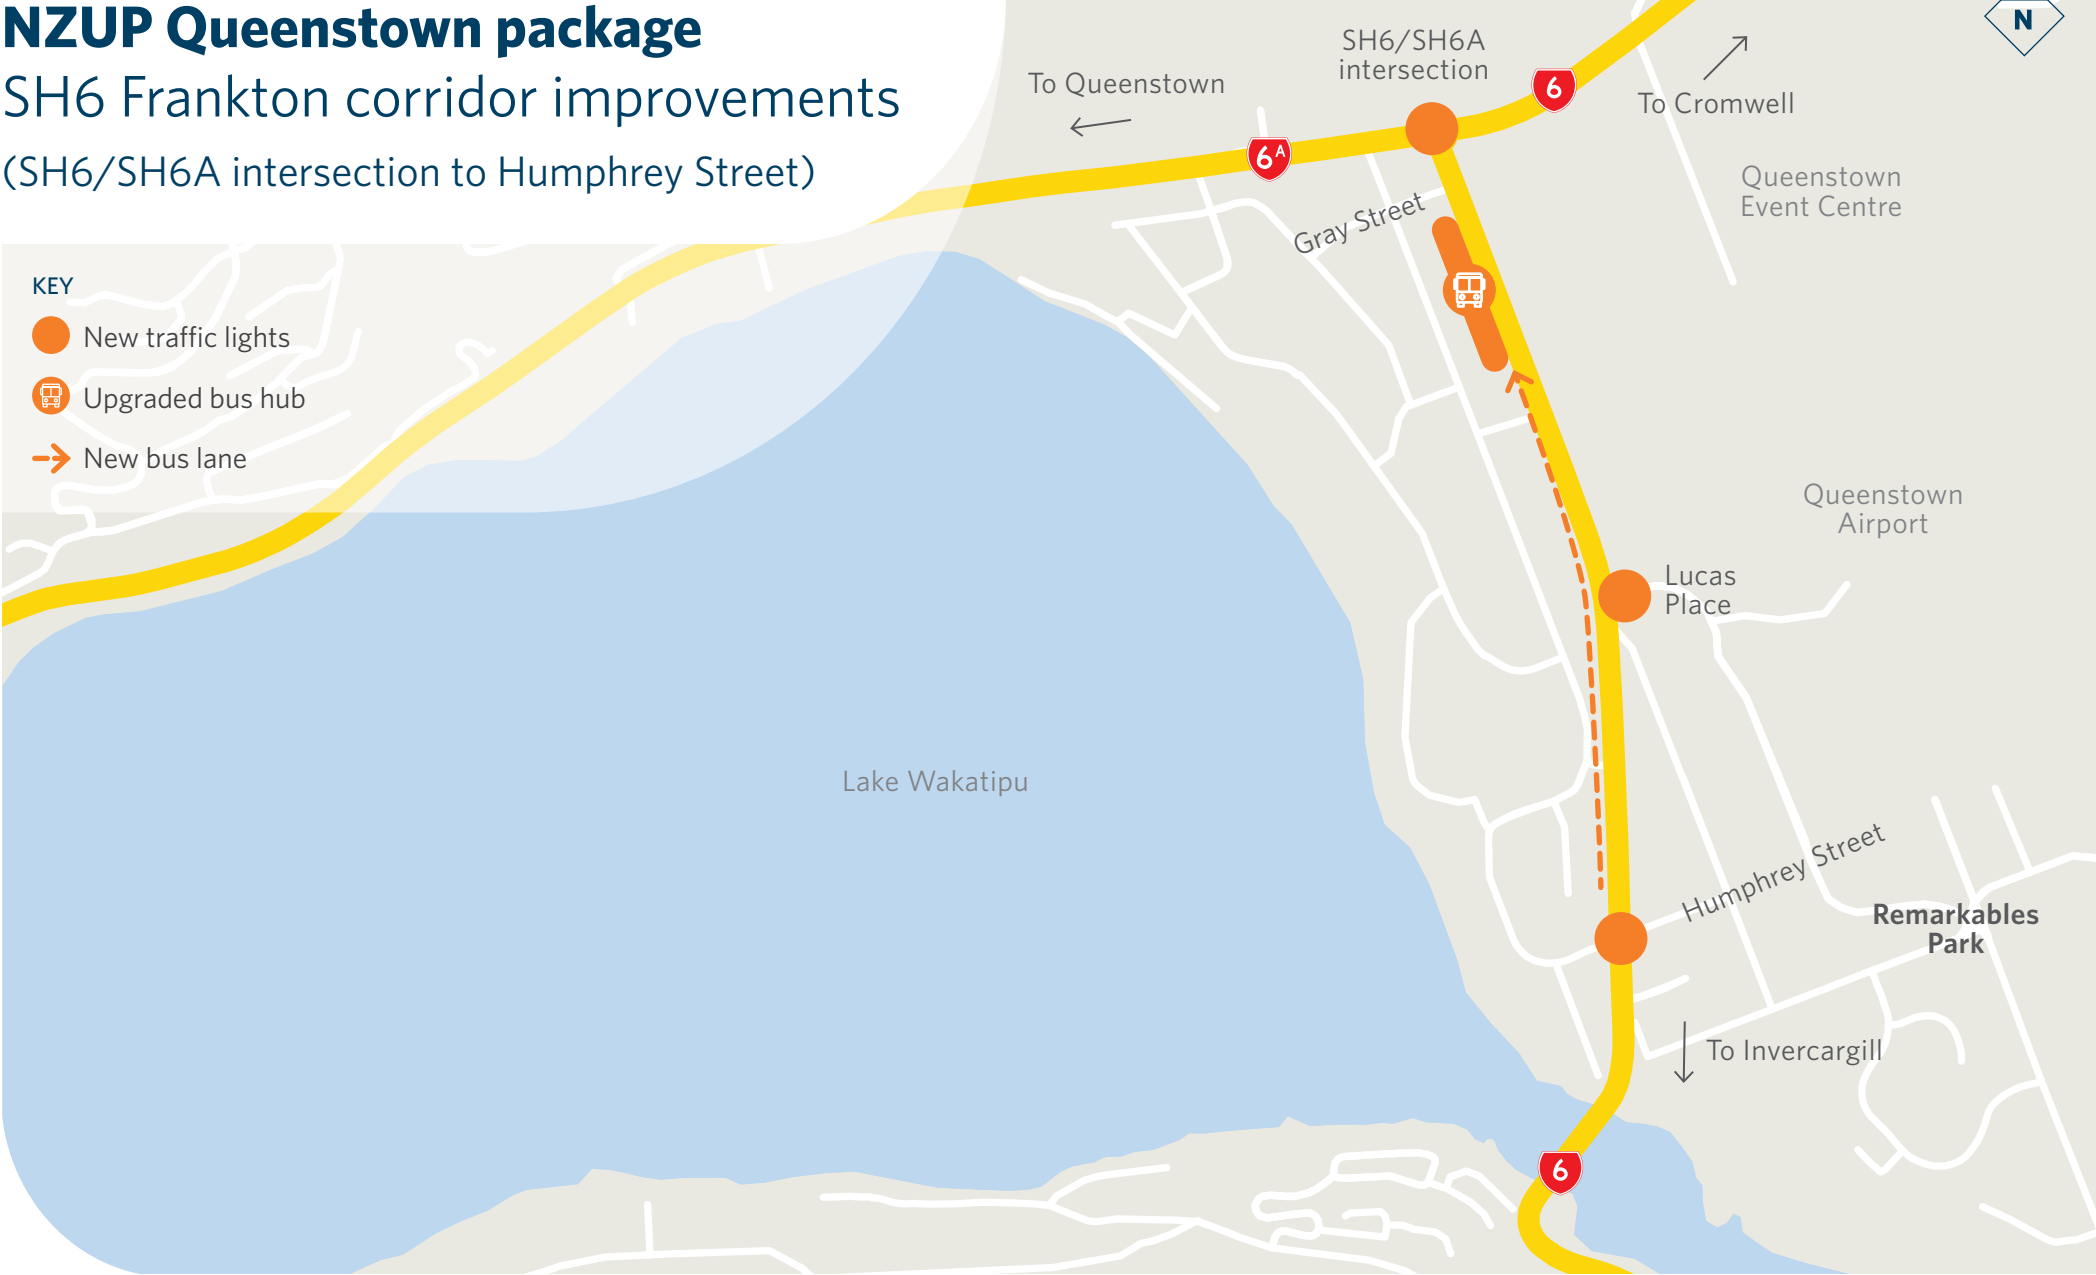

NZUP Queenstown package

SH6 Frankton corridor improvements (SH6/SH6A intersection to Humphrey Street)

- KEY
- New traffic lights
 - 🚌 Upgraded bus hub
 - New bus lane

21-432