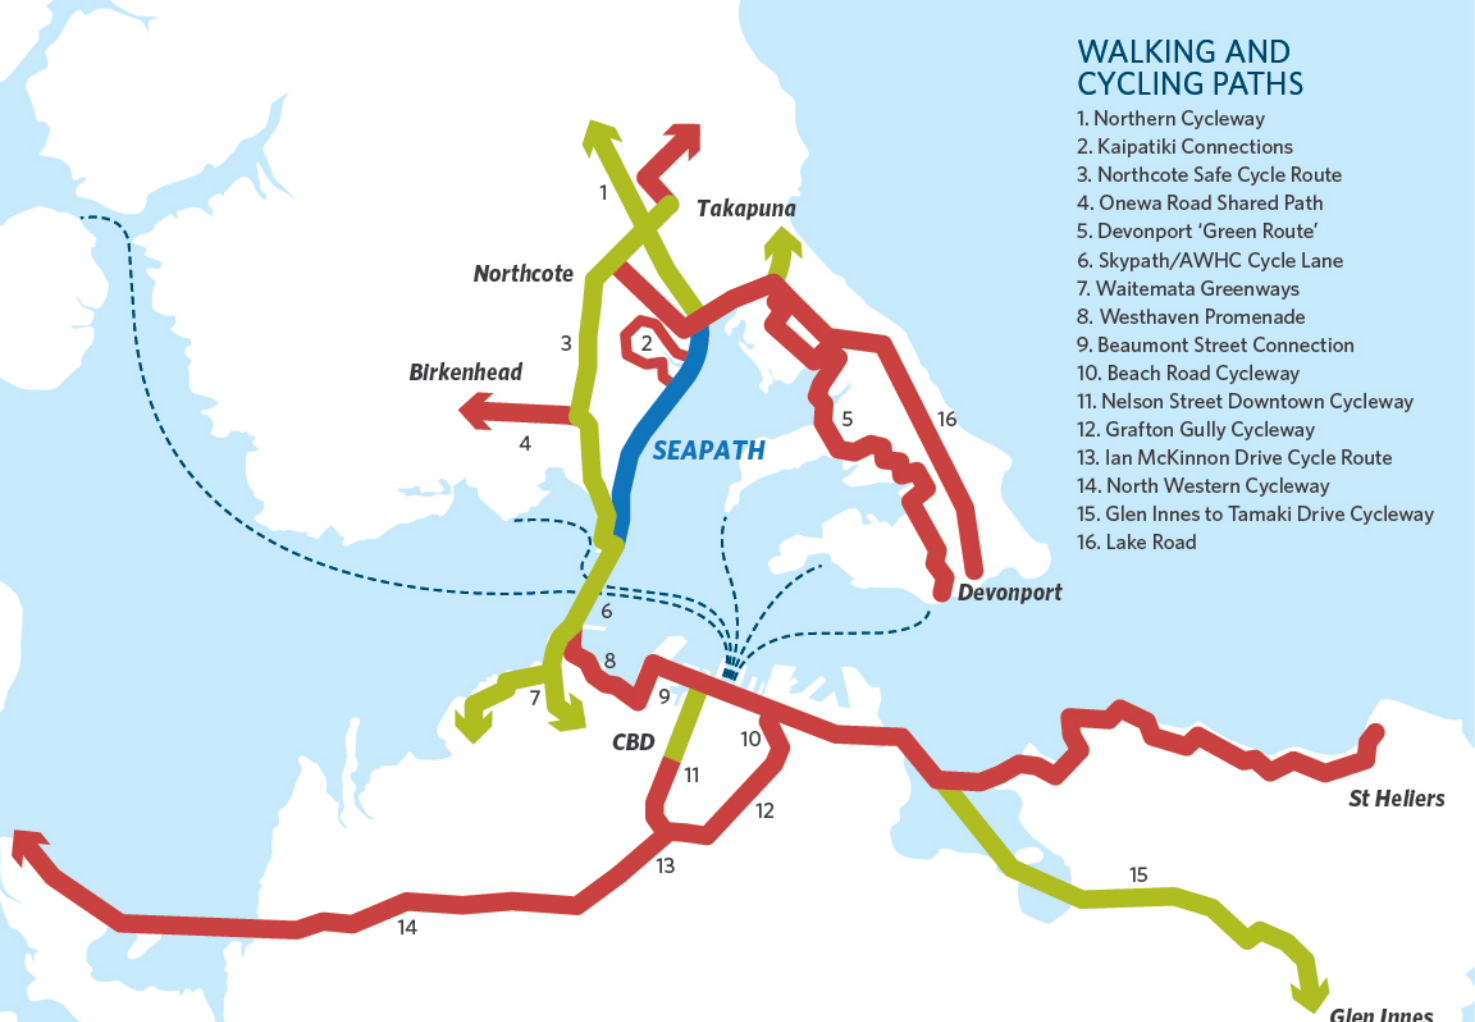

WALKING AND CYCLING PATHS

1. Northern Cycleway
2. Kaipatiki Connections
3. Northcote Safe Cycle Route
4. Onewa Road Shared Path
5. Devonport 'Green Route'
6. Skypath/AWHC Cycle Lane
7. Waitemata Greenways
8. Westhaven Promenade
9. Beaumont Street Connection
10. Beach Road Cycleway
11. Nelson Street Downtown Cycleway
12. Grafton Gully Cycleway
13. Ian McKinnon Drive Cycle Route
14. North Western Cycleway
15. Glen Innes to Tamaki Drive Cycleway
16. Lake Road

KEY

-  Existing walking/
cycling paths
-  Planned walking/
cycling projects or
under construction
-  Proposed
Seapath
-  Ferry Routes