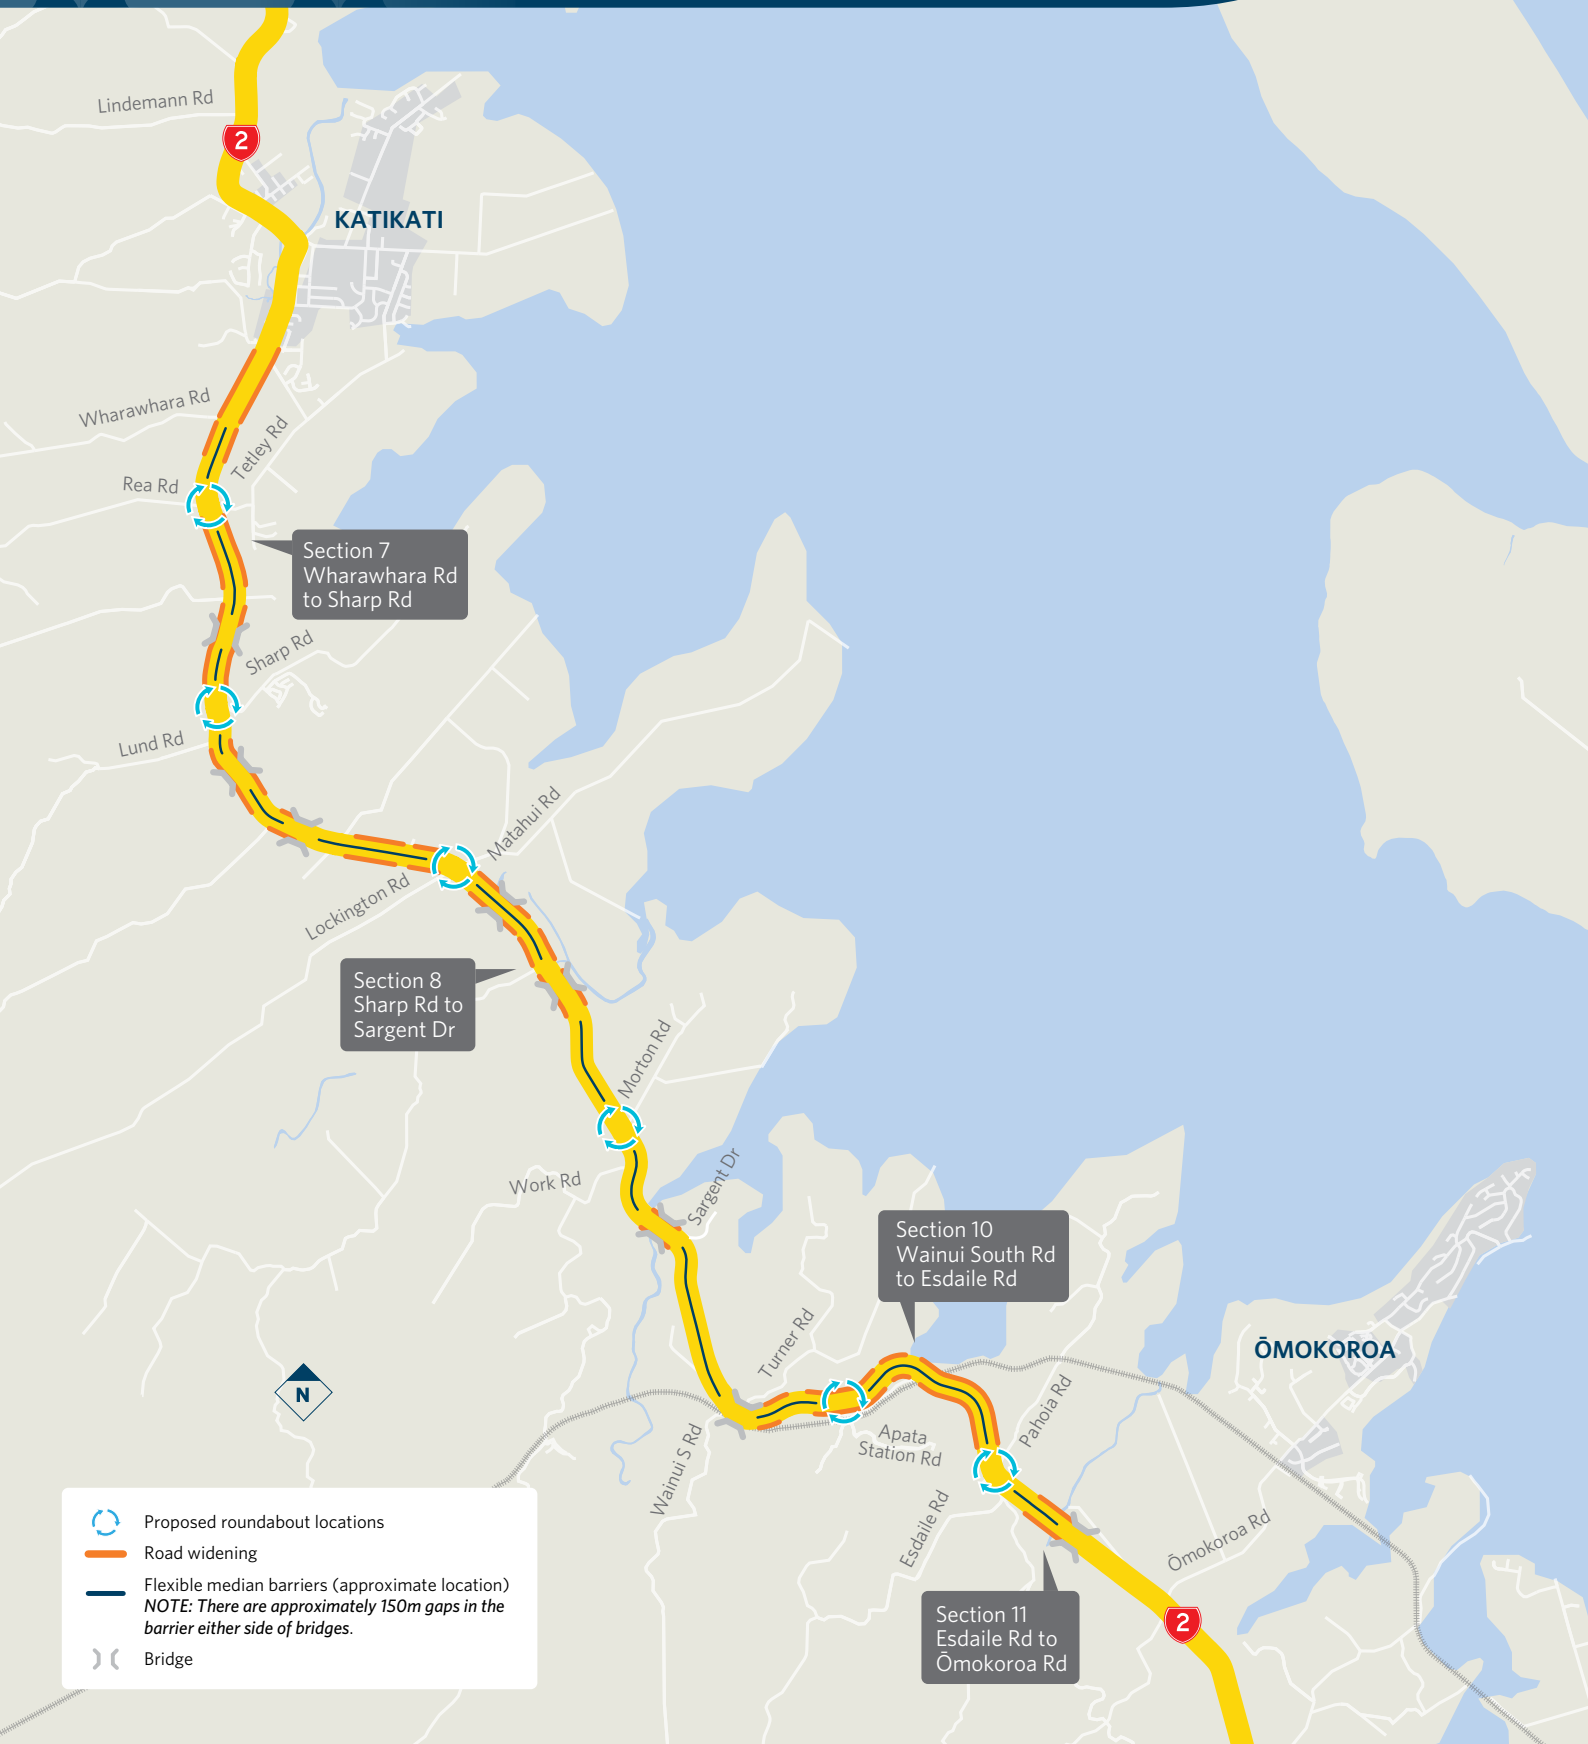

# SH2 roundabout locations

## Rea Road/Tetley Road to Esdaile Road/Pahoia Road

[nzta.govt.nz/waihi2tga](http://nzta.govt.nz/waihi2tga)