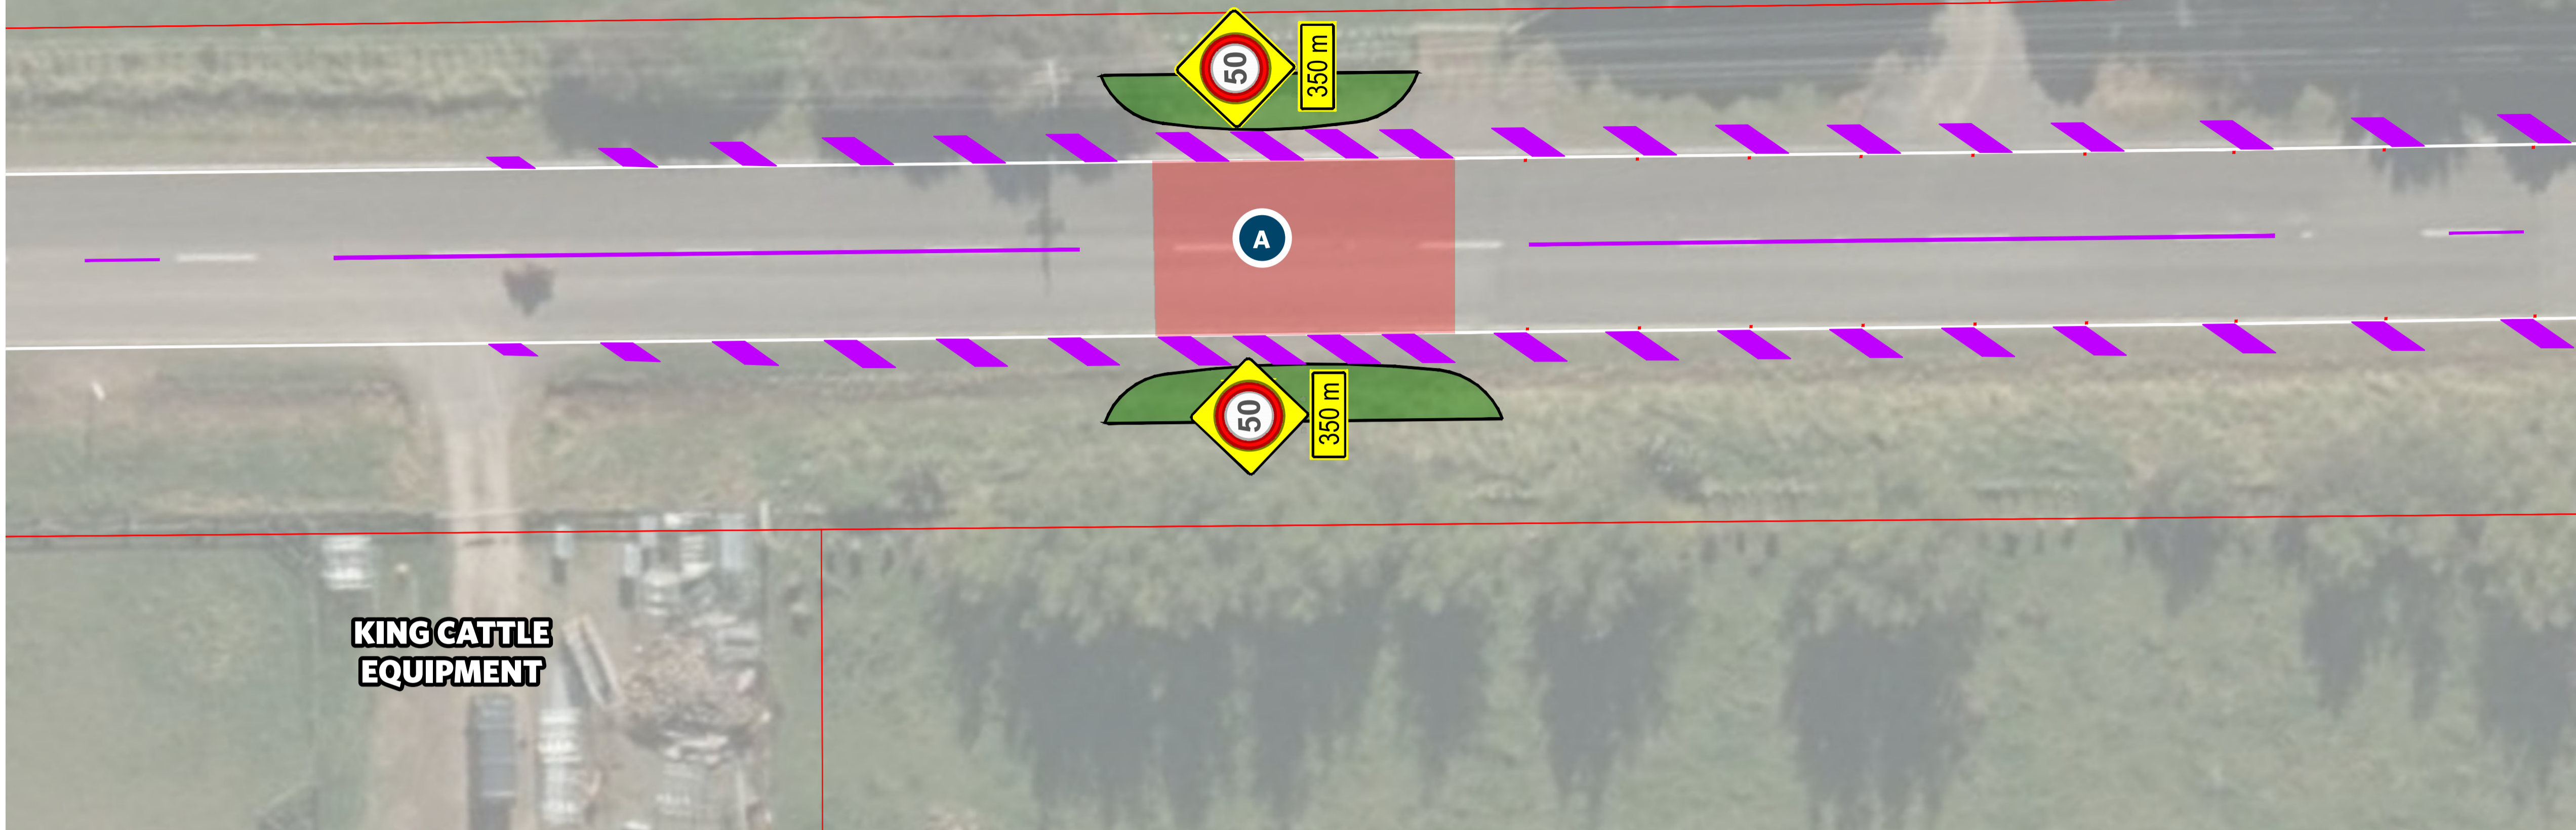

Saddle Road

1A

A New speed threshold with planted islands, coloured surfacing and enhanced road markings

LEGEND

- Landscaping
- New white paint marking
- Cadastral boundary
- New kerb
- Red coloured surfacing

Interim signs - 50km/h in 350m

Final signs - 50km/h

LOCATION DIAGRAM