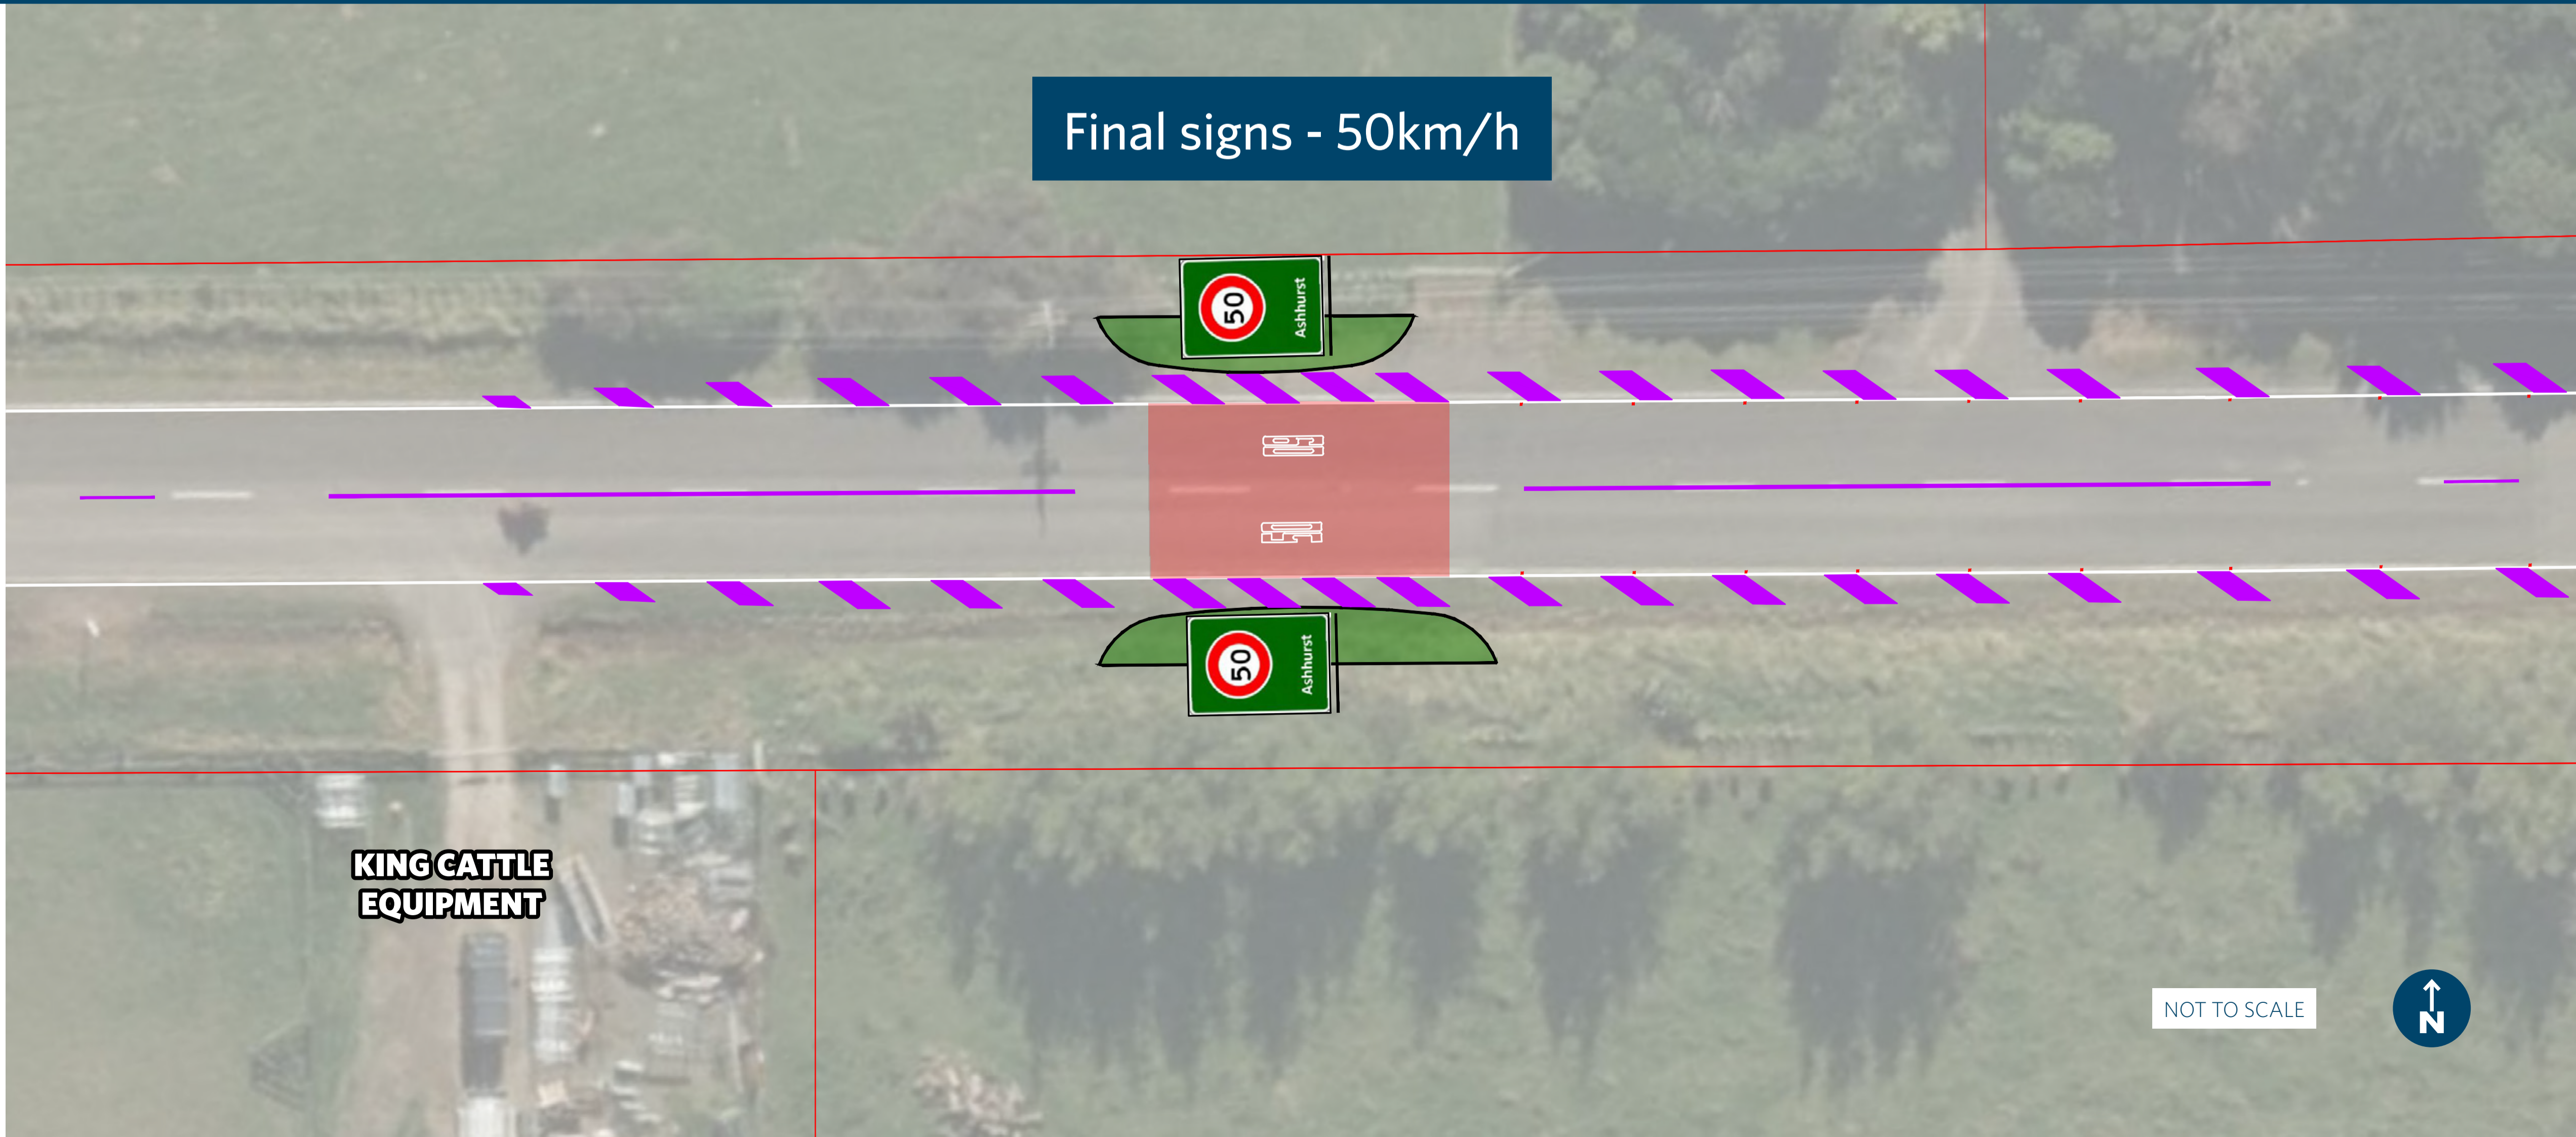

Saddle Road

1A

A New speed threshold with planted islands, coloured surfacing and enhanced road markings

LEGEND

- Landscaping
- New white paint marking
- Cadastral boundary
- New kerb
- Red coloured surfacing

Interim signs - 50km/h in 350m

Final signs - 50km/h

LOCATION DIAGRAM