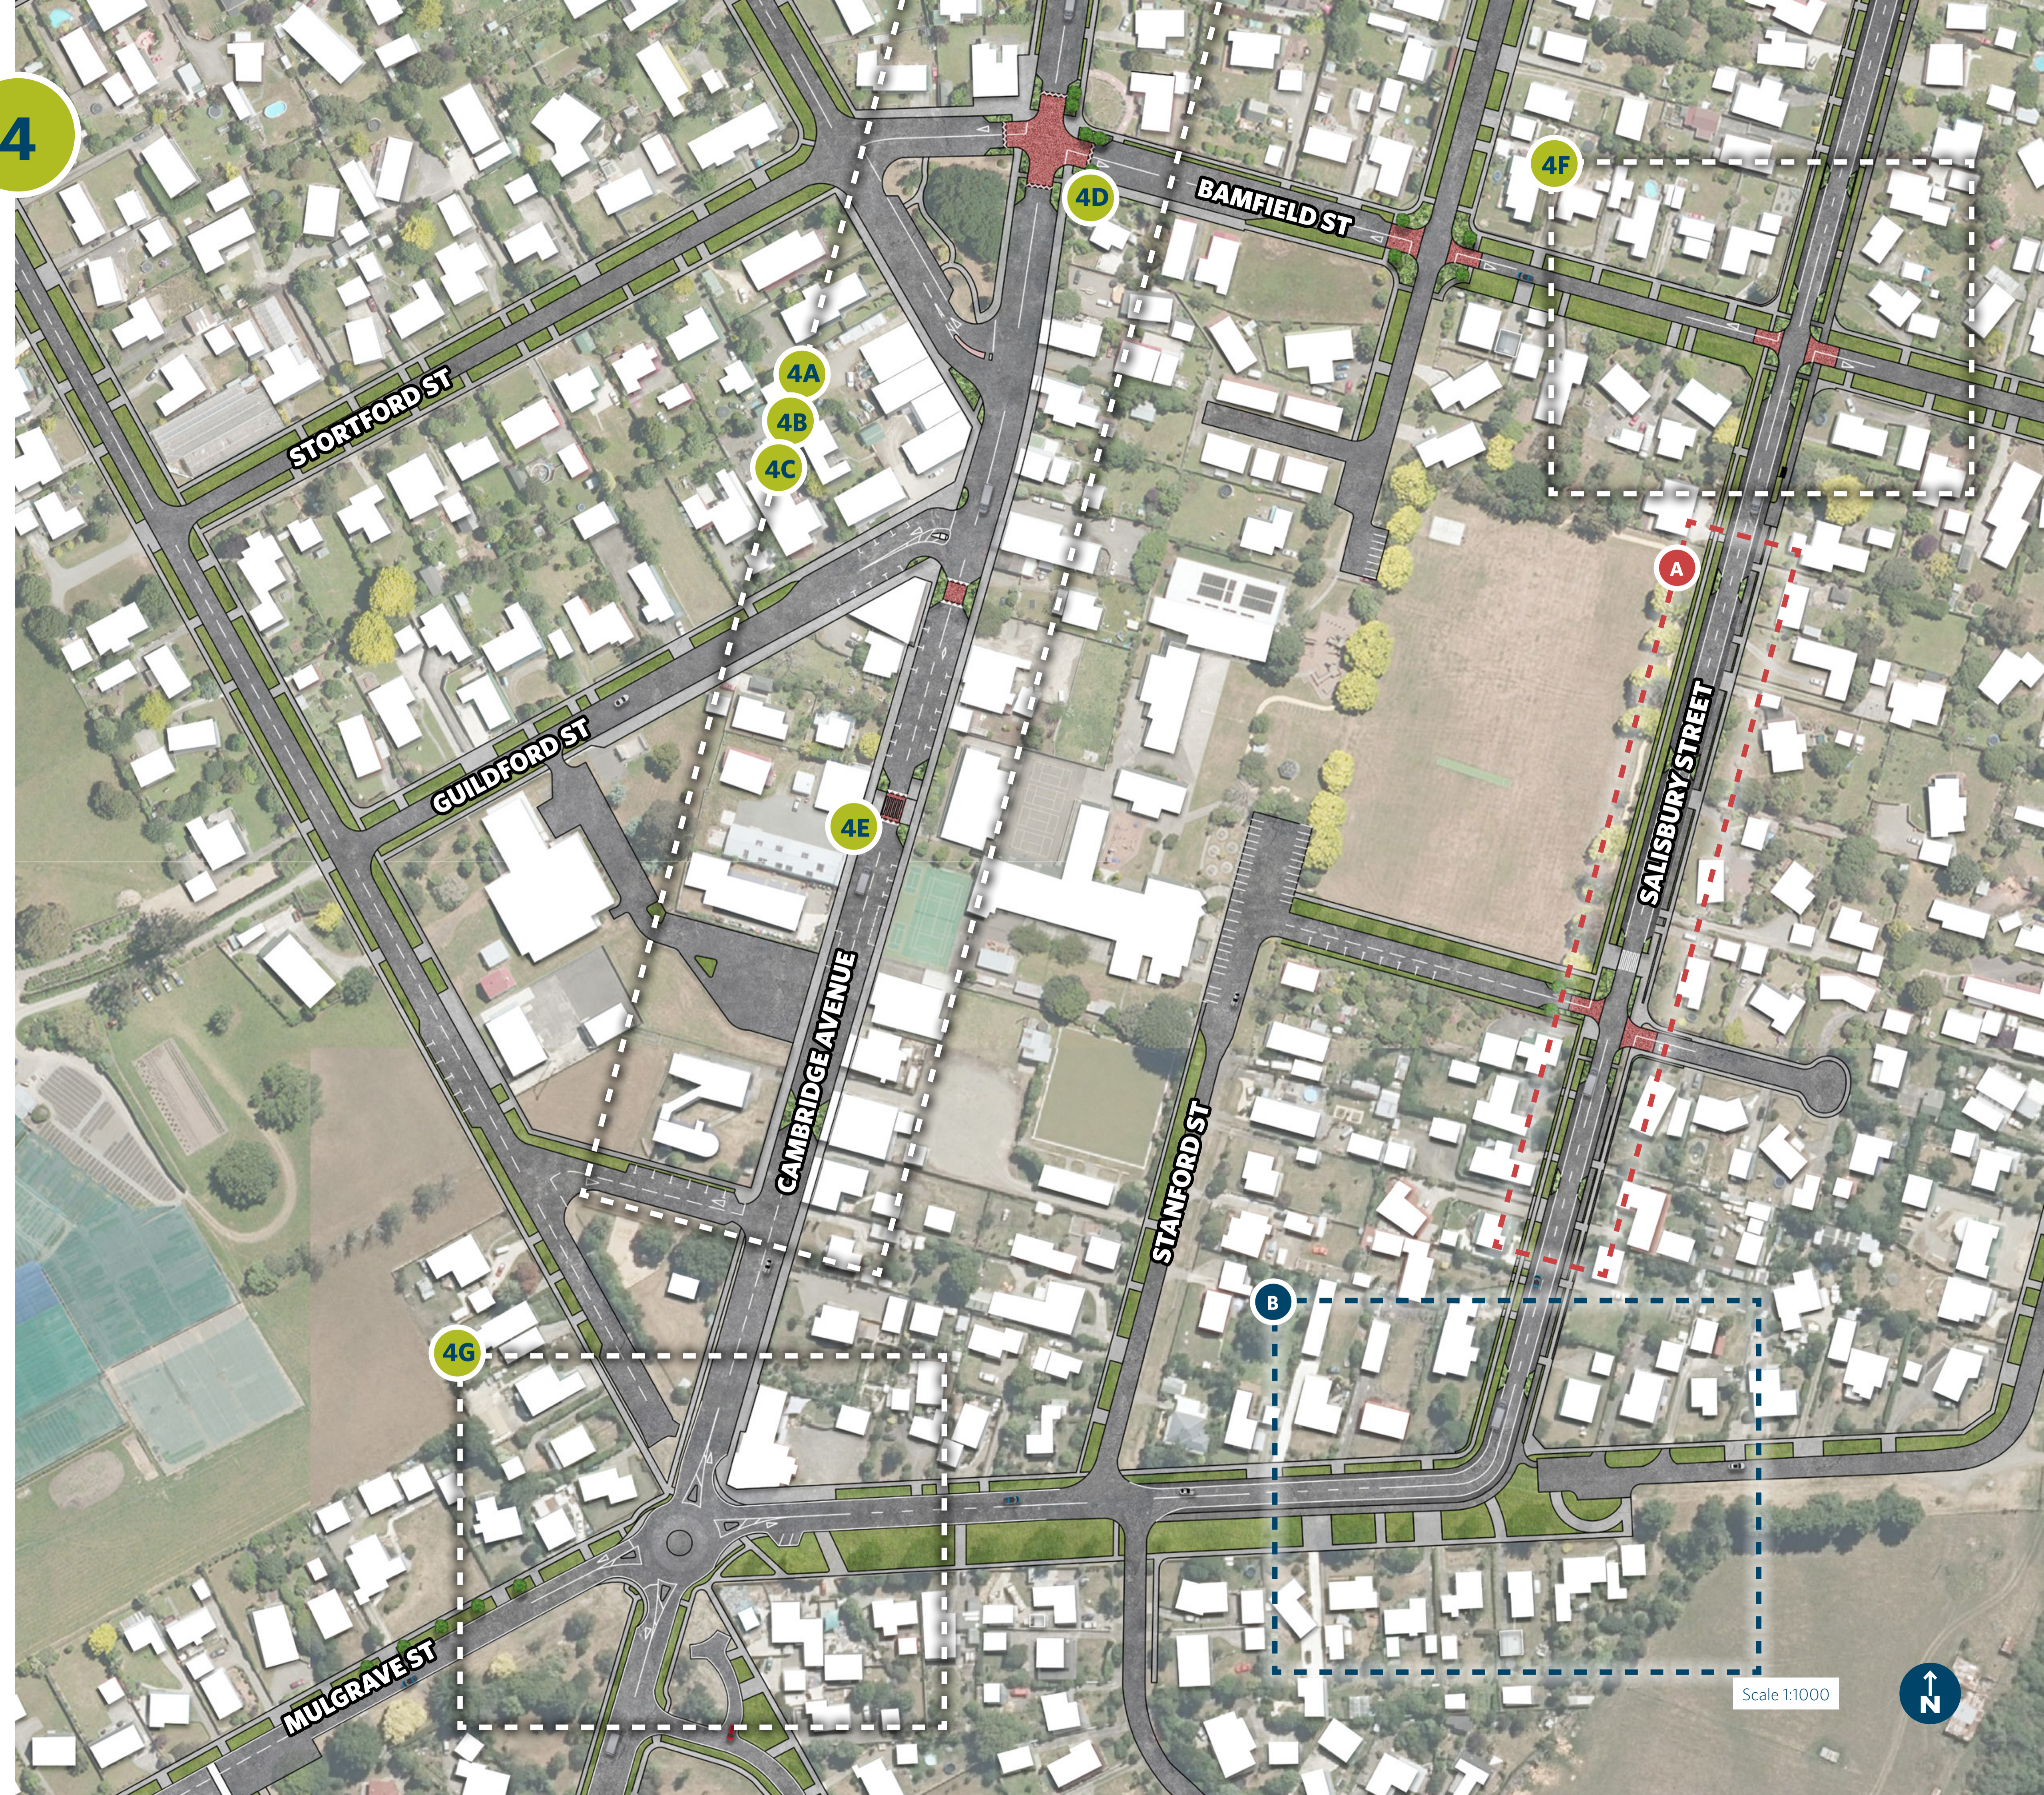

Ashhurst Village Centre / Salisbury Street South

4

- 4A** Refer sheet 4A for detail plans
- 4B** Refer sheet 4B for detail plans
- 4C** Refer sheet 4C for detail plans
- 4D** Refer sheet 4D for street view
- 4E** Refer sheet 4E for street view
- 4F** Refer sheet 4F for detail plan
- 4G** Refer sheet 4G for detail plan
- A** Salisbury Street proposals being developed - consultation later in 2019
- B** Refer Mulgrave Street progress photographs

LOCATION DIAGRAM

Scale 1:1000