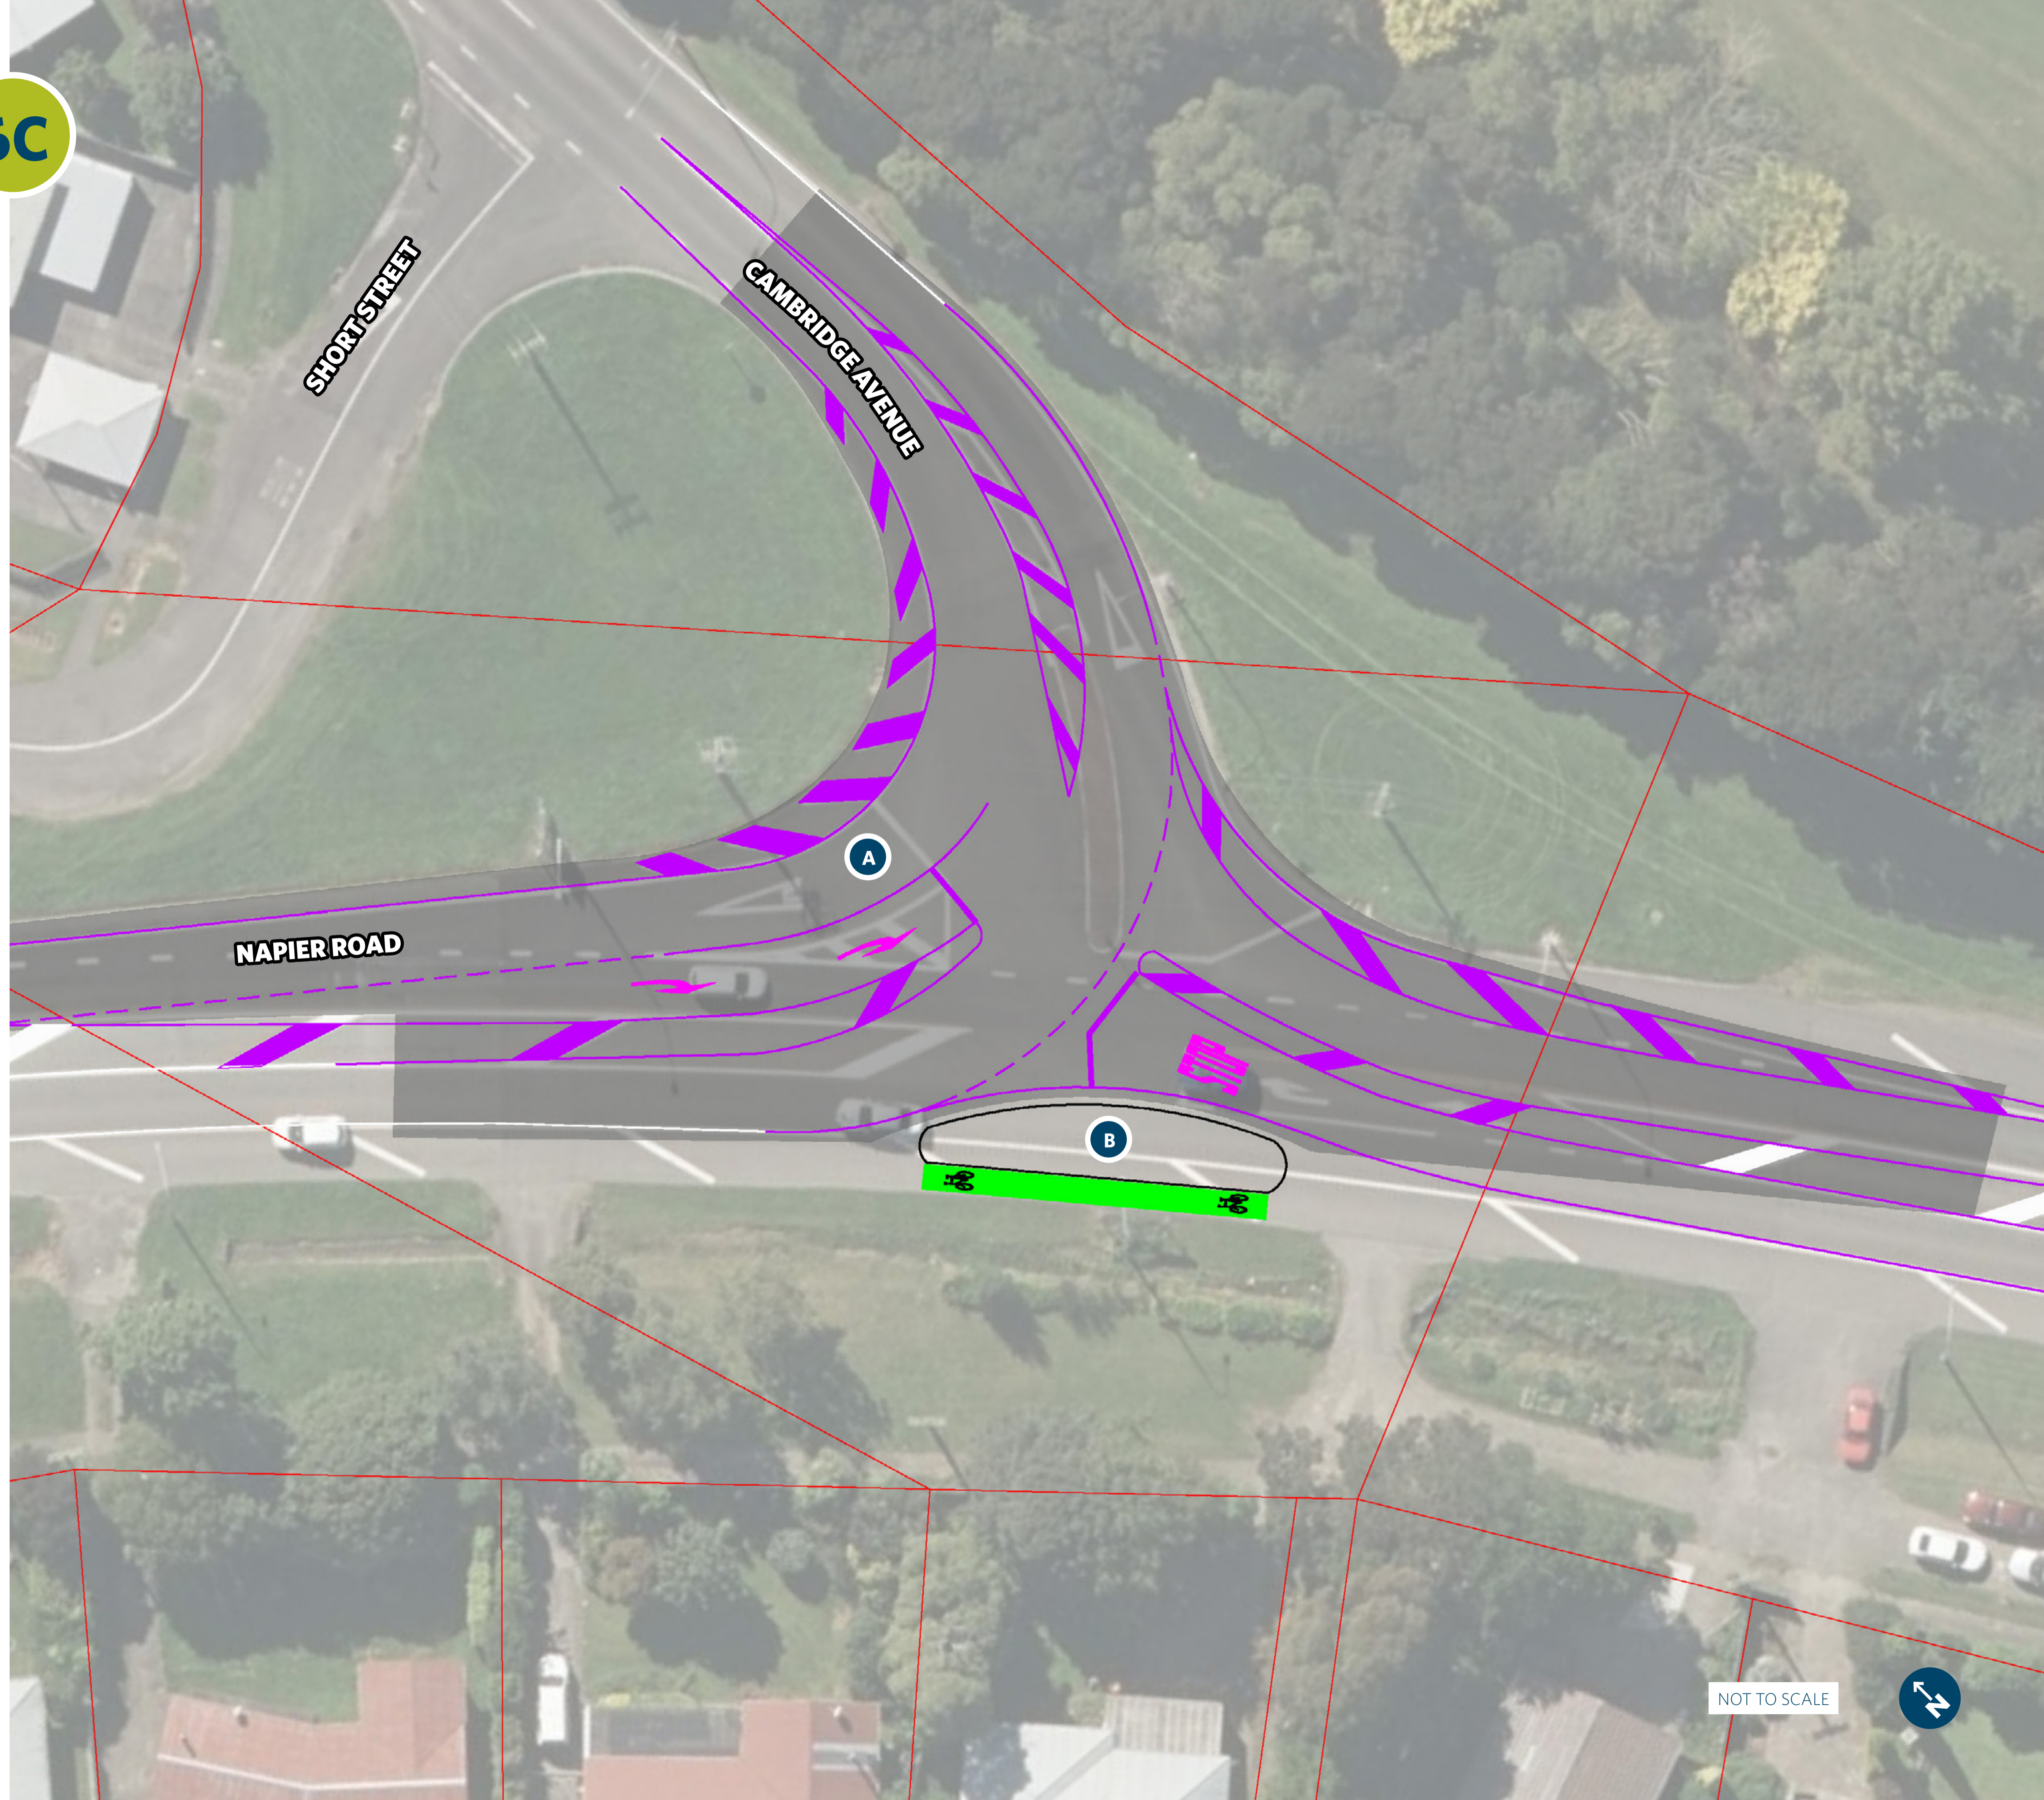

# Napier Road (SH3) and Cambridge Avenue Intersection

6C

- A** New road layout to give priority to traffic heading to Ashhurst
- B** New concrete traffic island

## LEGEND

-  New white paint marking
-  Cadastral boundary
-  New pavement

## LOCATION DIAGRAM

NOT TO SCALE