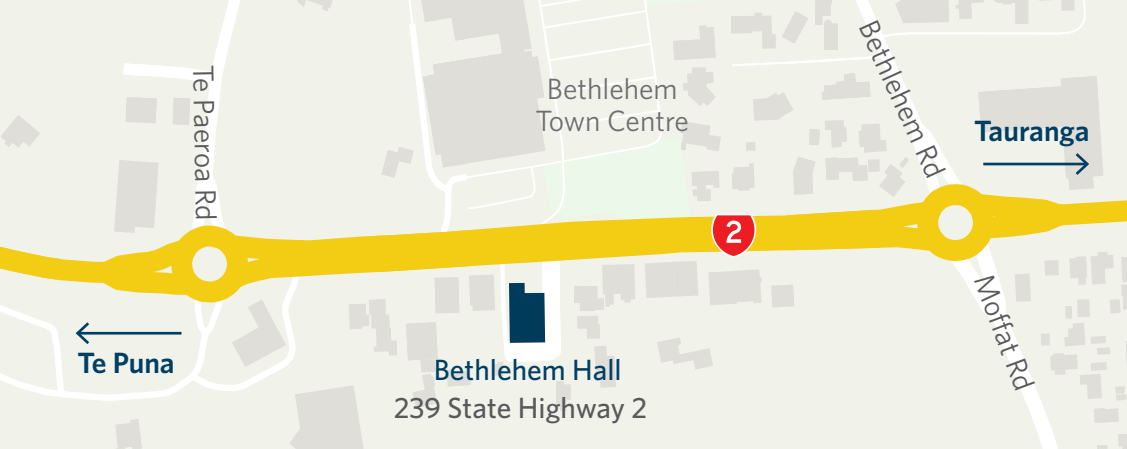

Takitimu North Link

Open day

Come and see us | Nau mai haere mai

Come along to our community open day to find out more about current construction progress and the latest news on the rest of the project between Tauranga and Te Puna. We look forward to seeing you there!

When Saturday, 29 March 2025 between 10.30am and 1.30pm

Where Bethlehem Hall, 239 State Highway 2, Bethlehem, Tauranga

Takitimu North Link

Roads of
National
Significance

Te Kāwanatanga o Aotearoa
New Zealand Government