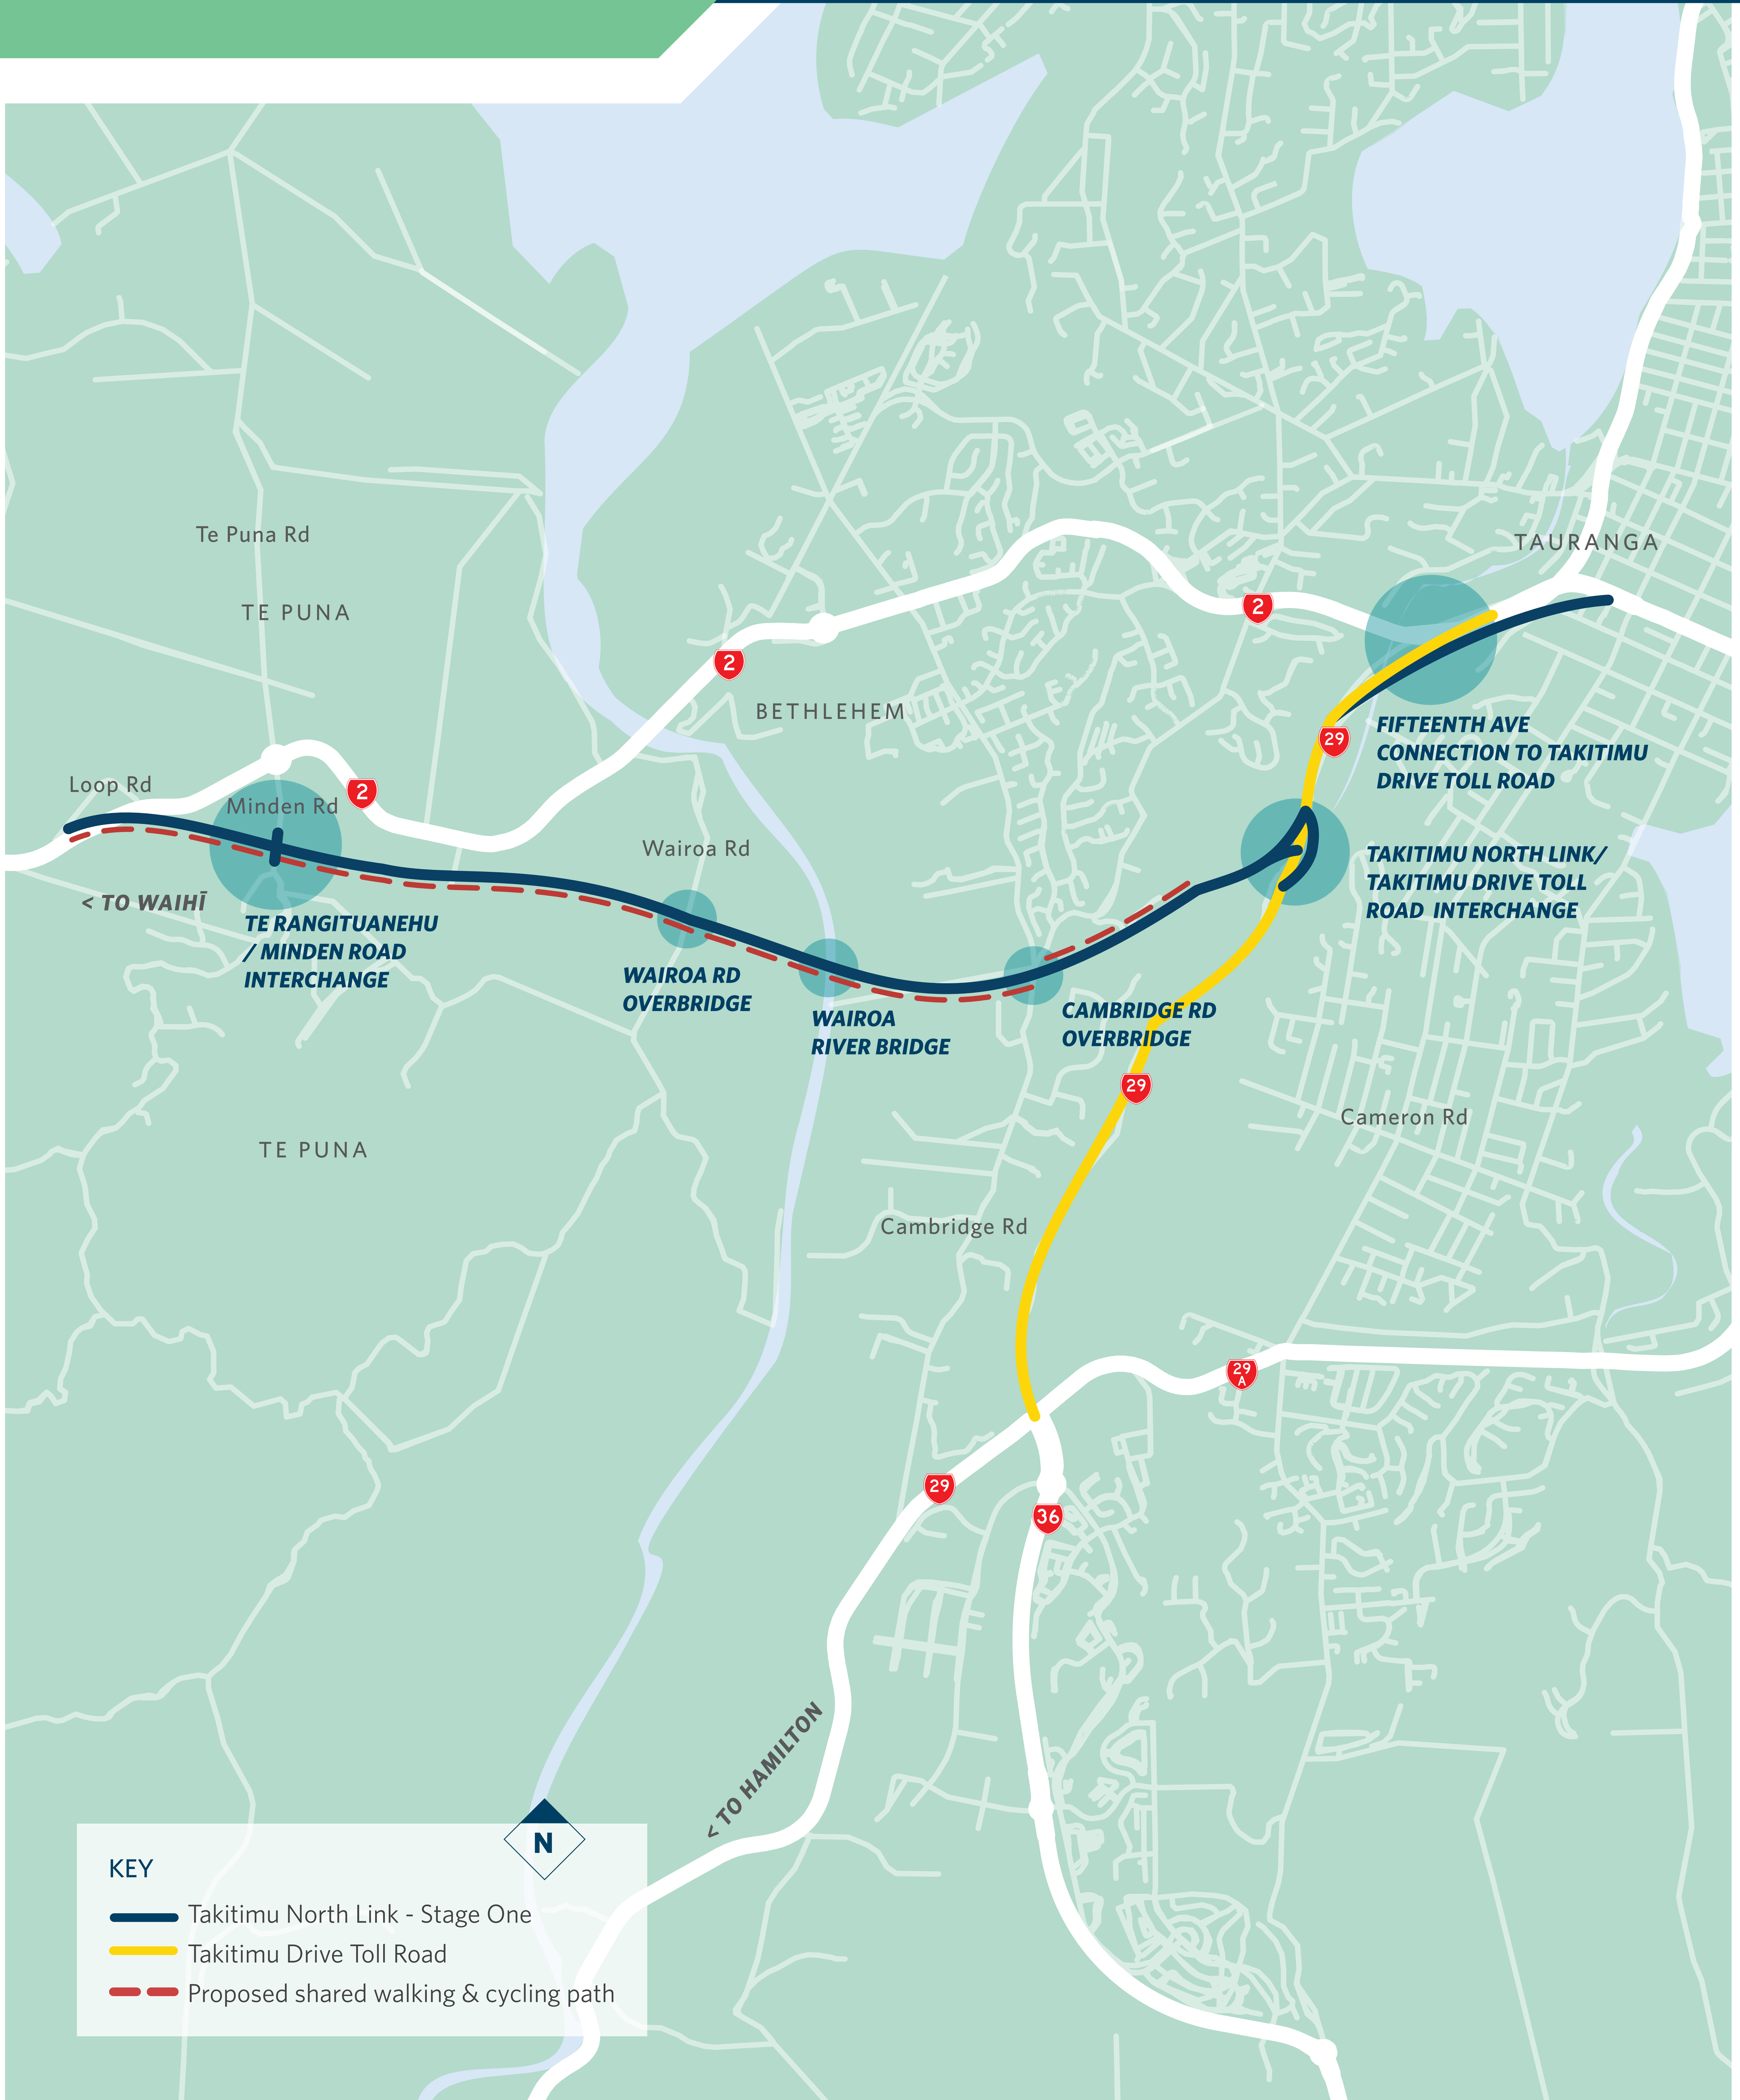

STAGE ONE

TAURANGA TO TE PUNA

KEY

- Takitimu North Link - Stage One
- Takitimu Drive Toll Road
- Proposed shared walking & cycling path