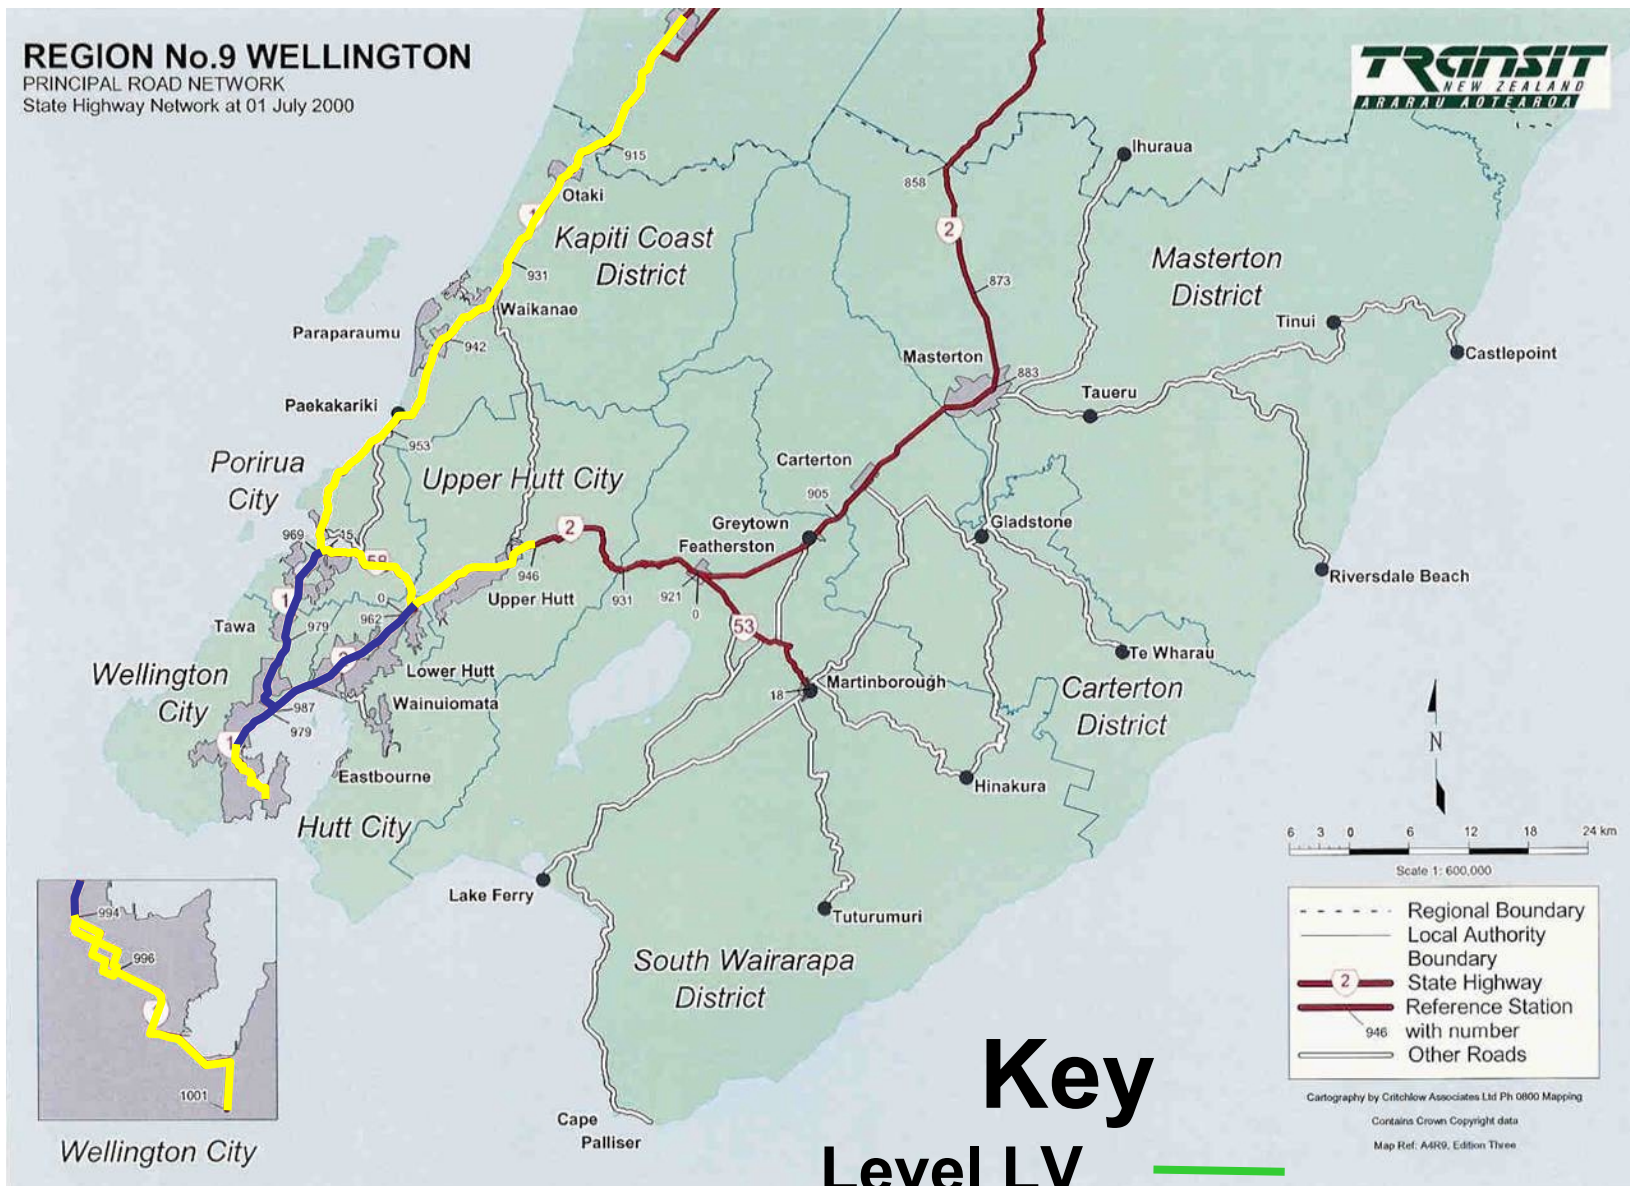

# REGION No.9 WELLINGTON

PRINCIPAL ROAD NETWORK  
State Highway Network at 01 July 2000

## Key

- Level LV
- Level 1
- Level 2
- Level 3

# Wellington